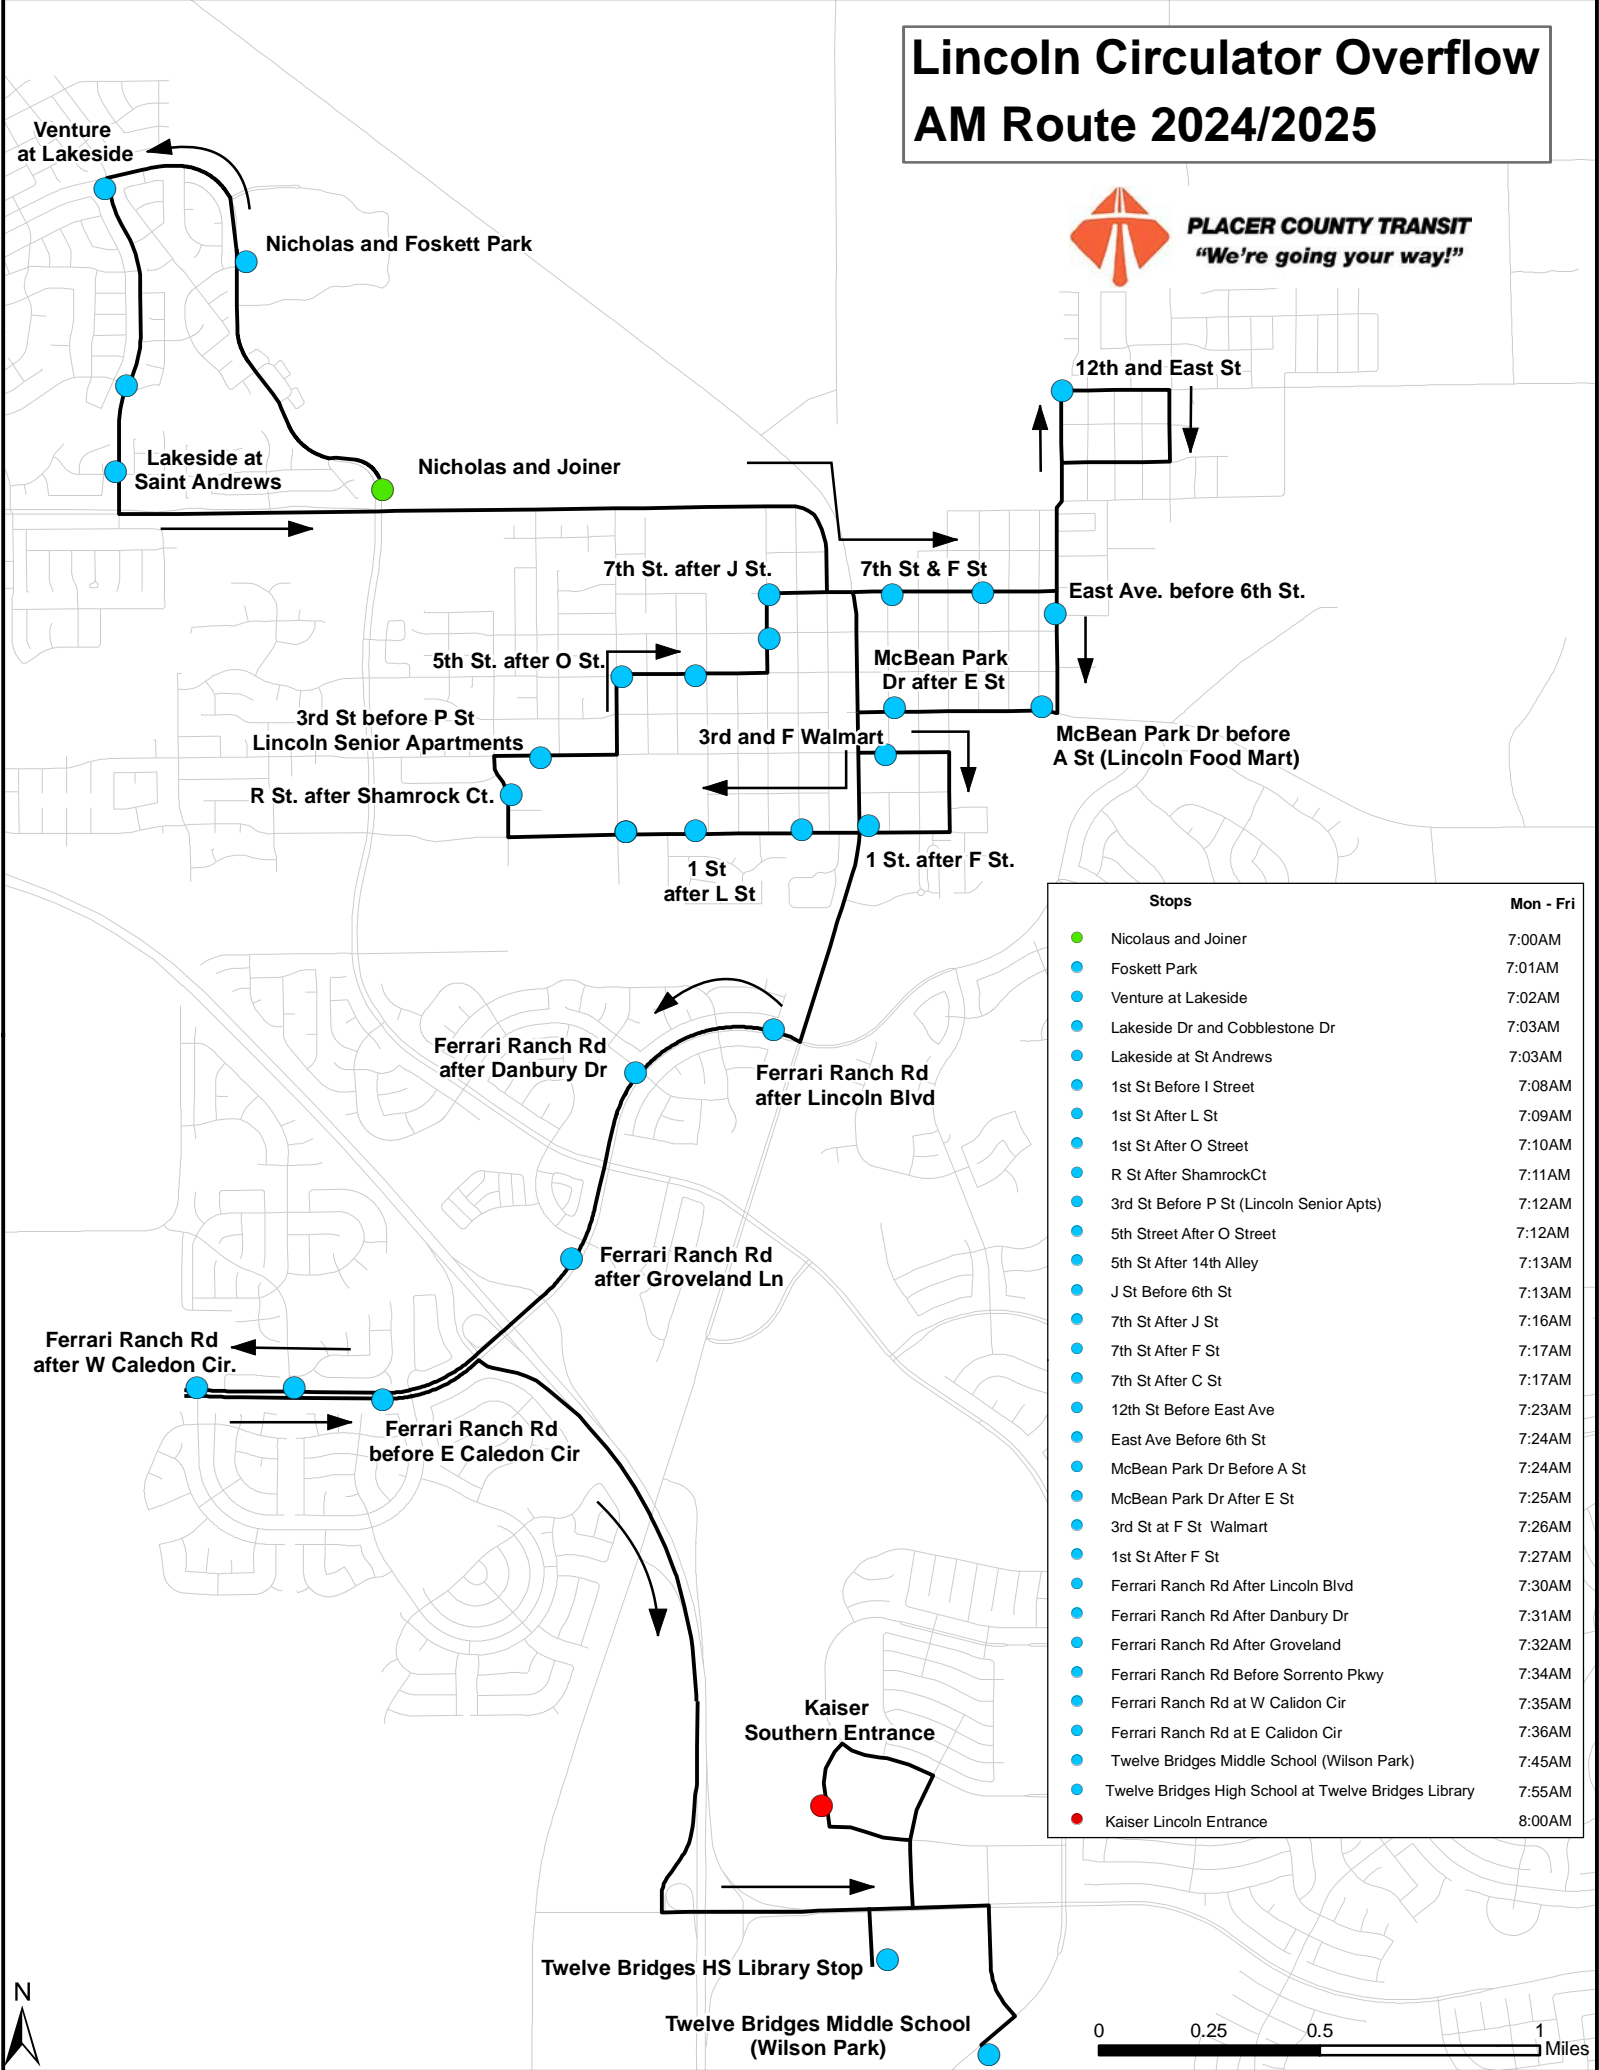

Lincoln Circulator Overflow AM Route 2024/2025

Stops	Mon - Fri
● Nicolaus and Joiner	7:00AM
● Foskett Park	7:01AM
● Venture at Lakeside	7:02AM
● Lakeside Dr and Cobblestone Dr	7:03AM
● Lakeside at St Andrews	7:03AM
● 1st St Before I Street	7:08AM
● 1st St After L St	7:09AM
● 1st St After O Street	7:10AM
● R St After Shamrock Ct	7:11AM
● 3rd St Before P St (Lincoln Senior Apts)	7:12AM
● 5th Street After O Street	7:12AM
● 5th St After 14th Alley	7:13AM
● J St Before 6th St	7:13AM
● 7th St After J St	7:16AM
● 7th St After F St	7:17AM
● 7th St After C St	7:17AM
● 12th St Before East Ave	7:23AM
● East Ave Before 6th St	7:24AM
● McBean Park Dr Before A St	7:24AM
● McBean Park Dr After E St	7:25AM
● 3rd St at F St Walmart	7:26AM
● 1st St After F St	7:27AM
● Ferrari Ranch Rd After Lincoln Blvd	7:30AM
● Ferrari Ranch Rd After Danbury Dr	7:31AM
● Ferrari Ranch Rd After Groveland	7:32AM
● Ferrari Ranch Rd Before Sorrento Pkwy	7:34AM
● Ferrari Ranch Rd at W Calidon Cir	7:35AM
● Ferrari Ranch Rd at E Calidon Cir	7:36AM
● Twelve Bridges Middle School (Wilson Park)	7:45AM
● Twelve Bridges High School at Twelve Bridges Library	7:55AM
● Kaiser Lincoln Entrance	8:00AM