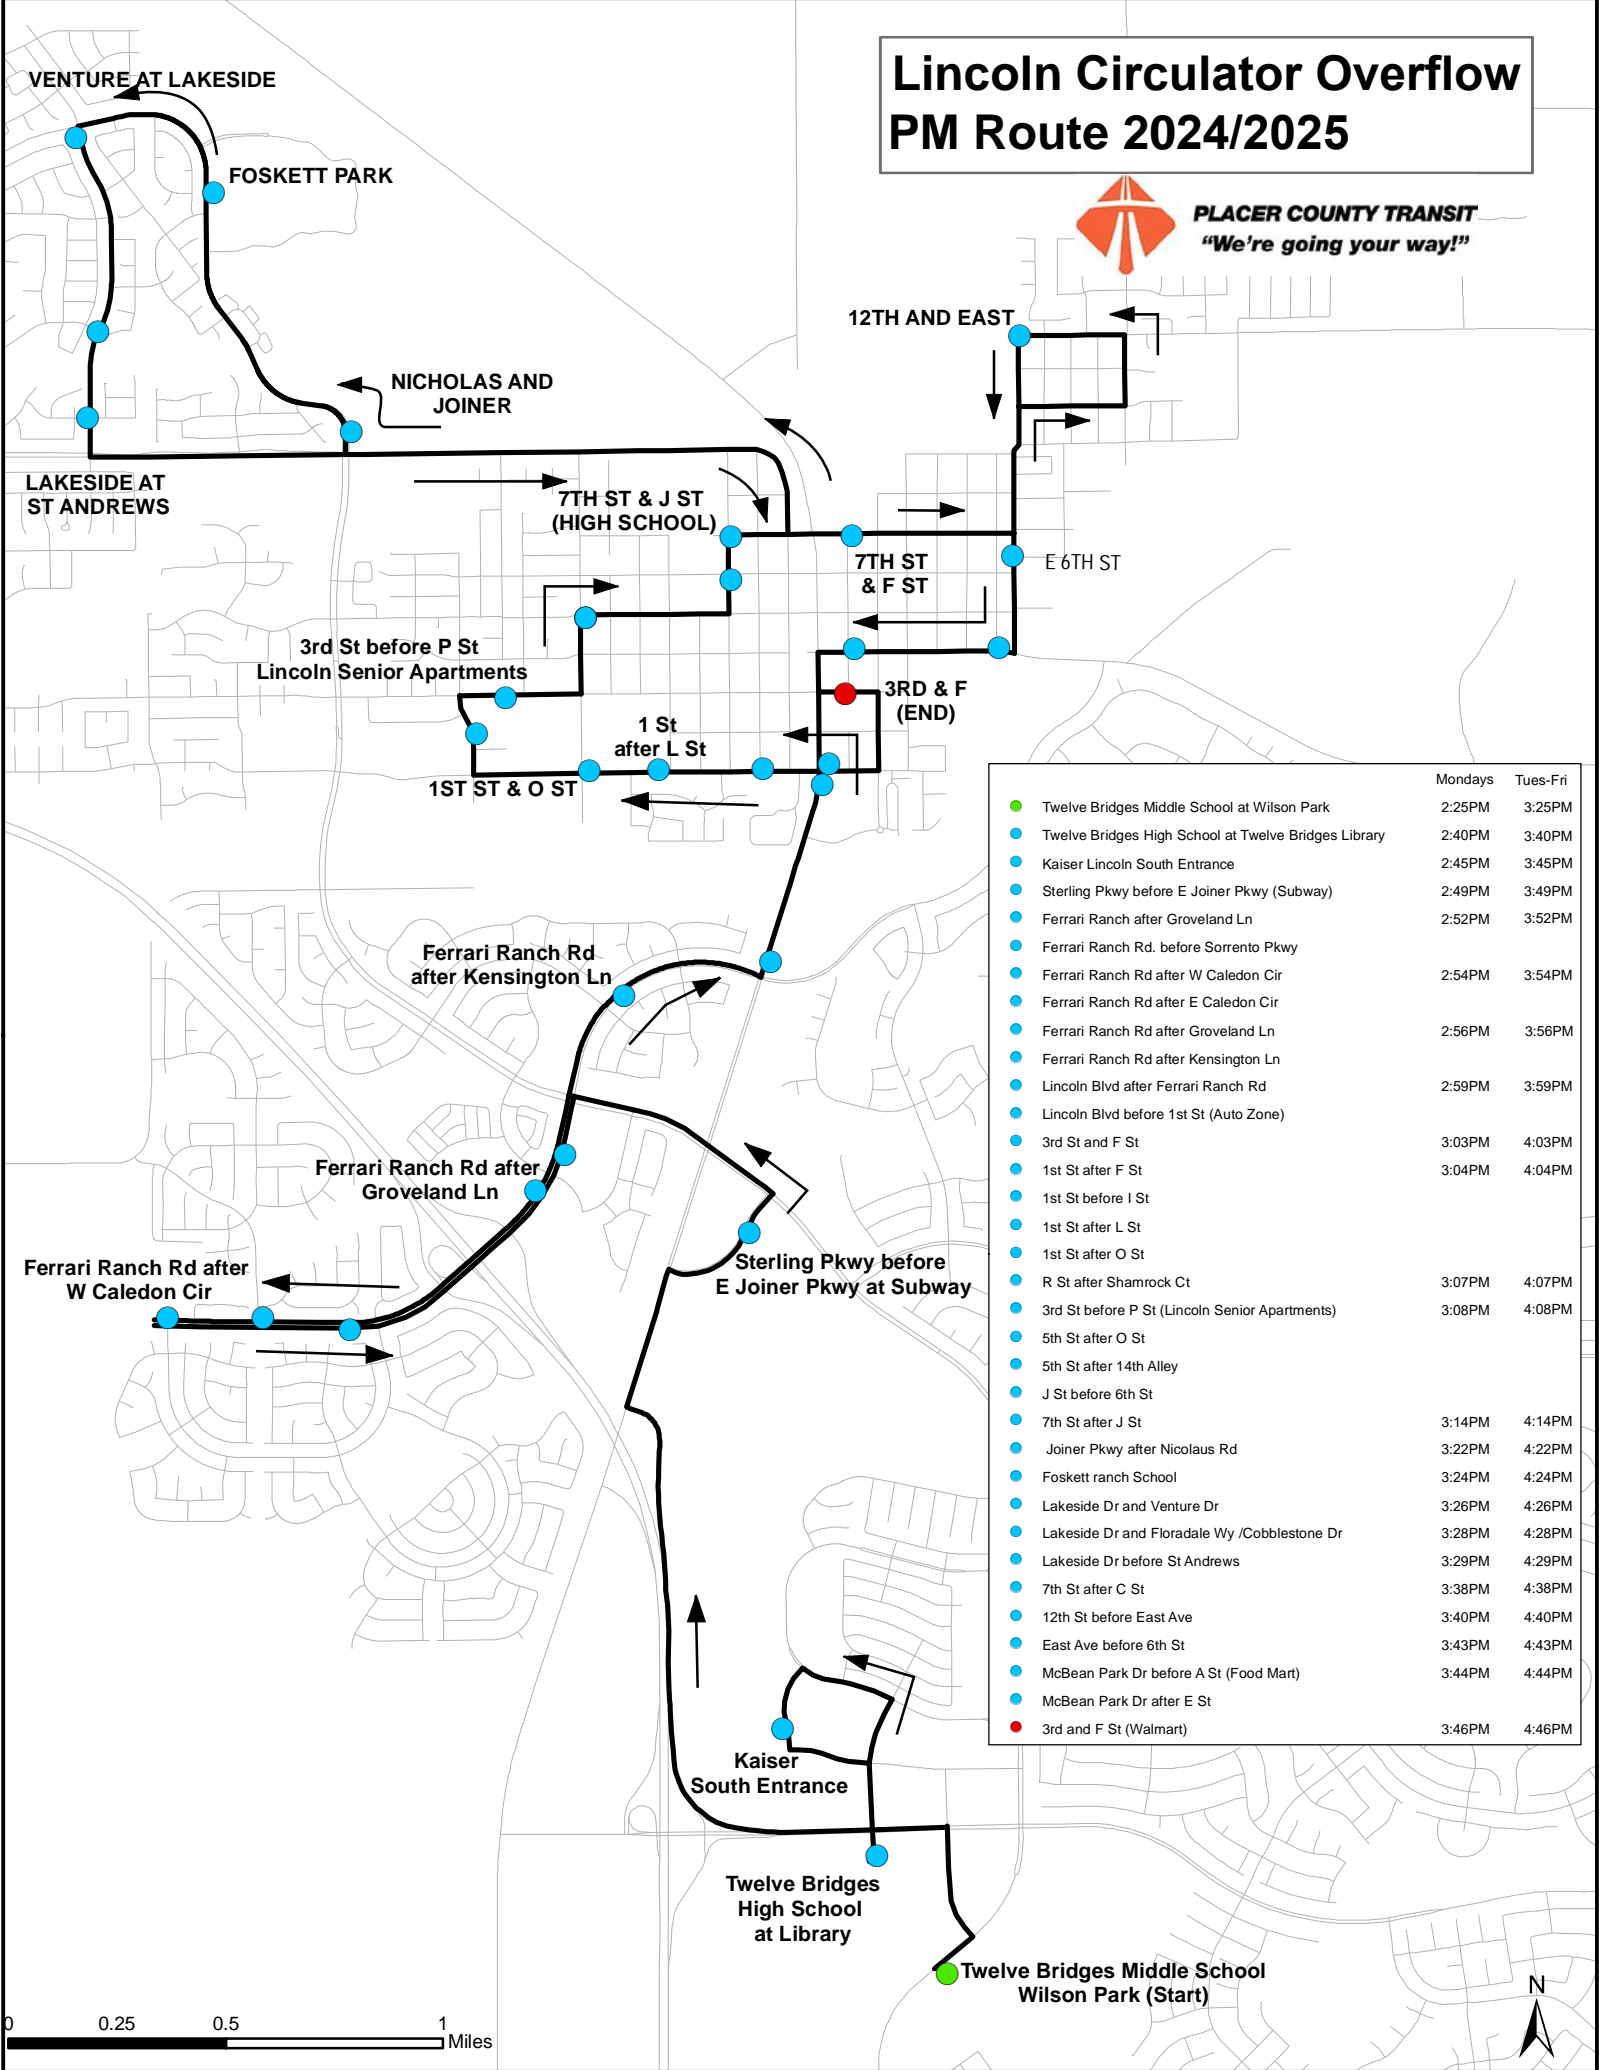

Lincoln Circulator Overflow PM Route 2024/2025

PLACER COUNTY TRANSIT
"We're going your way!"

	Mondays	Tues-Fri
● Twelve Bridges Middle School at Wilson Park	2:25PM	3:25PM
● Twelve Bridges High School at Twelve Bridges Library	2:40PM	3:40PM
● Kaiser Lincoln South Entrance	2:45PM	3:45PM
● Sterling Pkwy before E Joiner Pkwy (Subway)	2:49PM	3:49PM
● Ferrari Ranch after Groveland Ln	2:52PM	3:52PM
● Ferrari Ranch Rd. before Sorrento Pkwy		
● Ferrari Ranch Rd after W Caledon Cir	2:54PM	3:54PM
● Ferrari Ranch Rd after E Caledon Cir		
● Ferrari Ranch Rd after Groveland Ln	2:56PM	3:56PM
● Ferrari Ranch Rd after Kensington Ln		
● Lincoln Blvd after Ferrari Ranch Rd	2:59PM	3:59PM
● Lincoln Blvd before 1st St (Auto Zone)		
● 3rd St and F St	3:03PM	4:03PM
● 1st St after F St	3:04PM	4:04PM
● 1st St before I St		
● 1st St after L St		
● 1st St after O St		
● R St after Shamrock Ct	3:07PM	4:07PM
● 3rd St before P St (Lincoln Senior Apartments)	3:08PM	4:08PM
● 5th St after O St		
● 5th St after 14th Alley		
● J St before 6th St		
● 7th St after J St	3:14PM	4:14PM
● Joiner Pkwy after Nicolaus Rd	3:22PM	4:22PM
● Foskett ranch School	3:24PM	4:24PM
● Lakeside Dr and Venture Dr	3:26PM	4:26PM
● Lakeside Dr and Floradale Wy /Cobblestone Dr	3:28PM	4:28PM
● Lakeside Dr before St Andrews	3:29PM	4:29PM
● 7th St after C St	3:38PM	4:38PM
● 12th St before East Ave	3:40PM	4:40PM
● East Ave before 6th St	3:43PM	4:43PM
● McBean Park Dr before A St (Food Mart)	3:44PM	4:44PM
● McBean Park Dr after E St		
● 3rd and F St (Walmart)	3:46PM	4:46PM