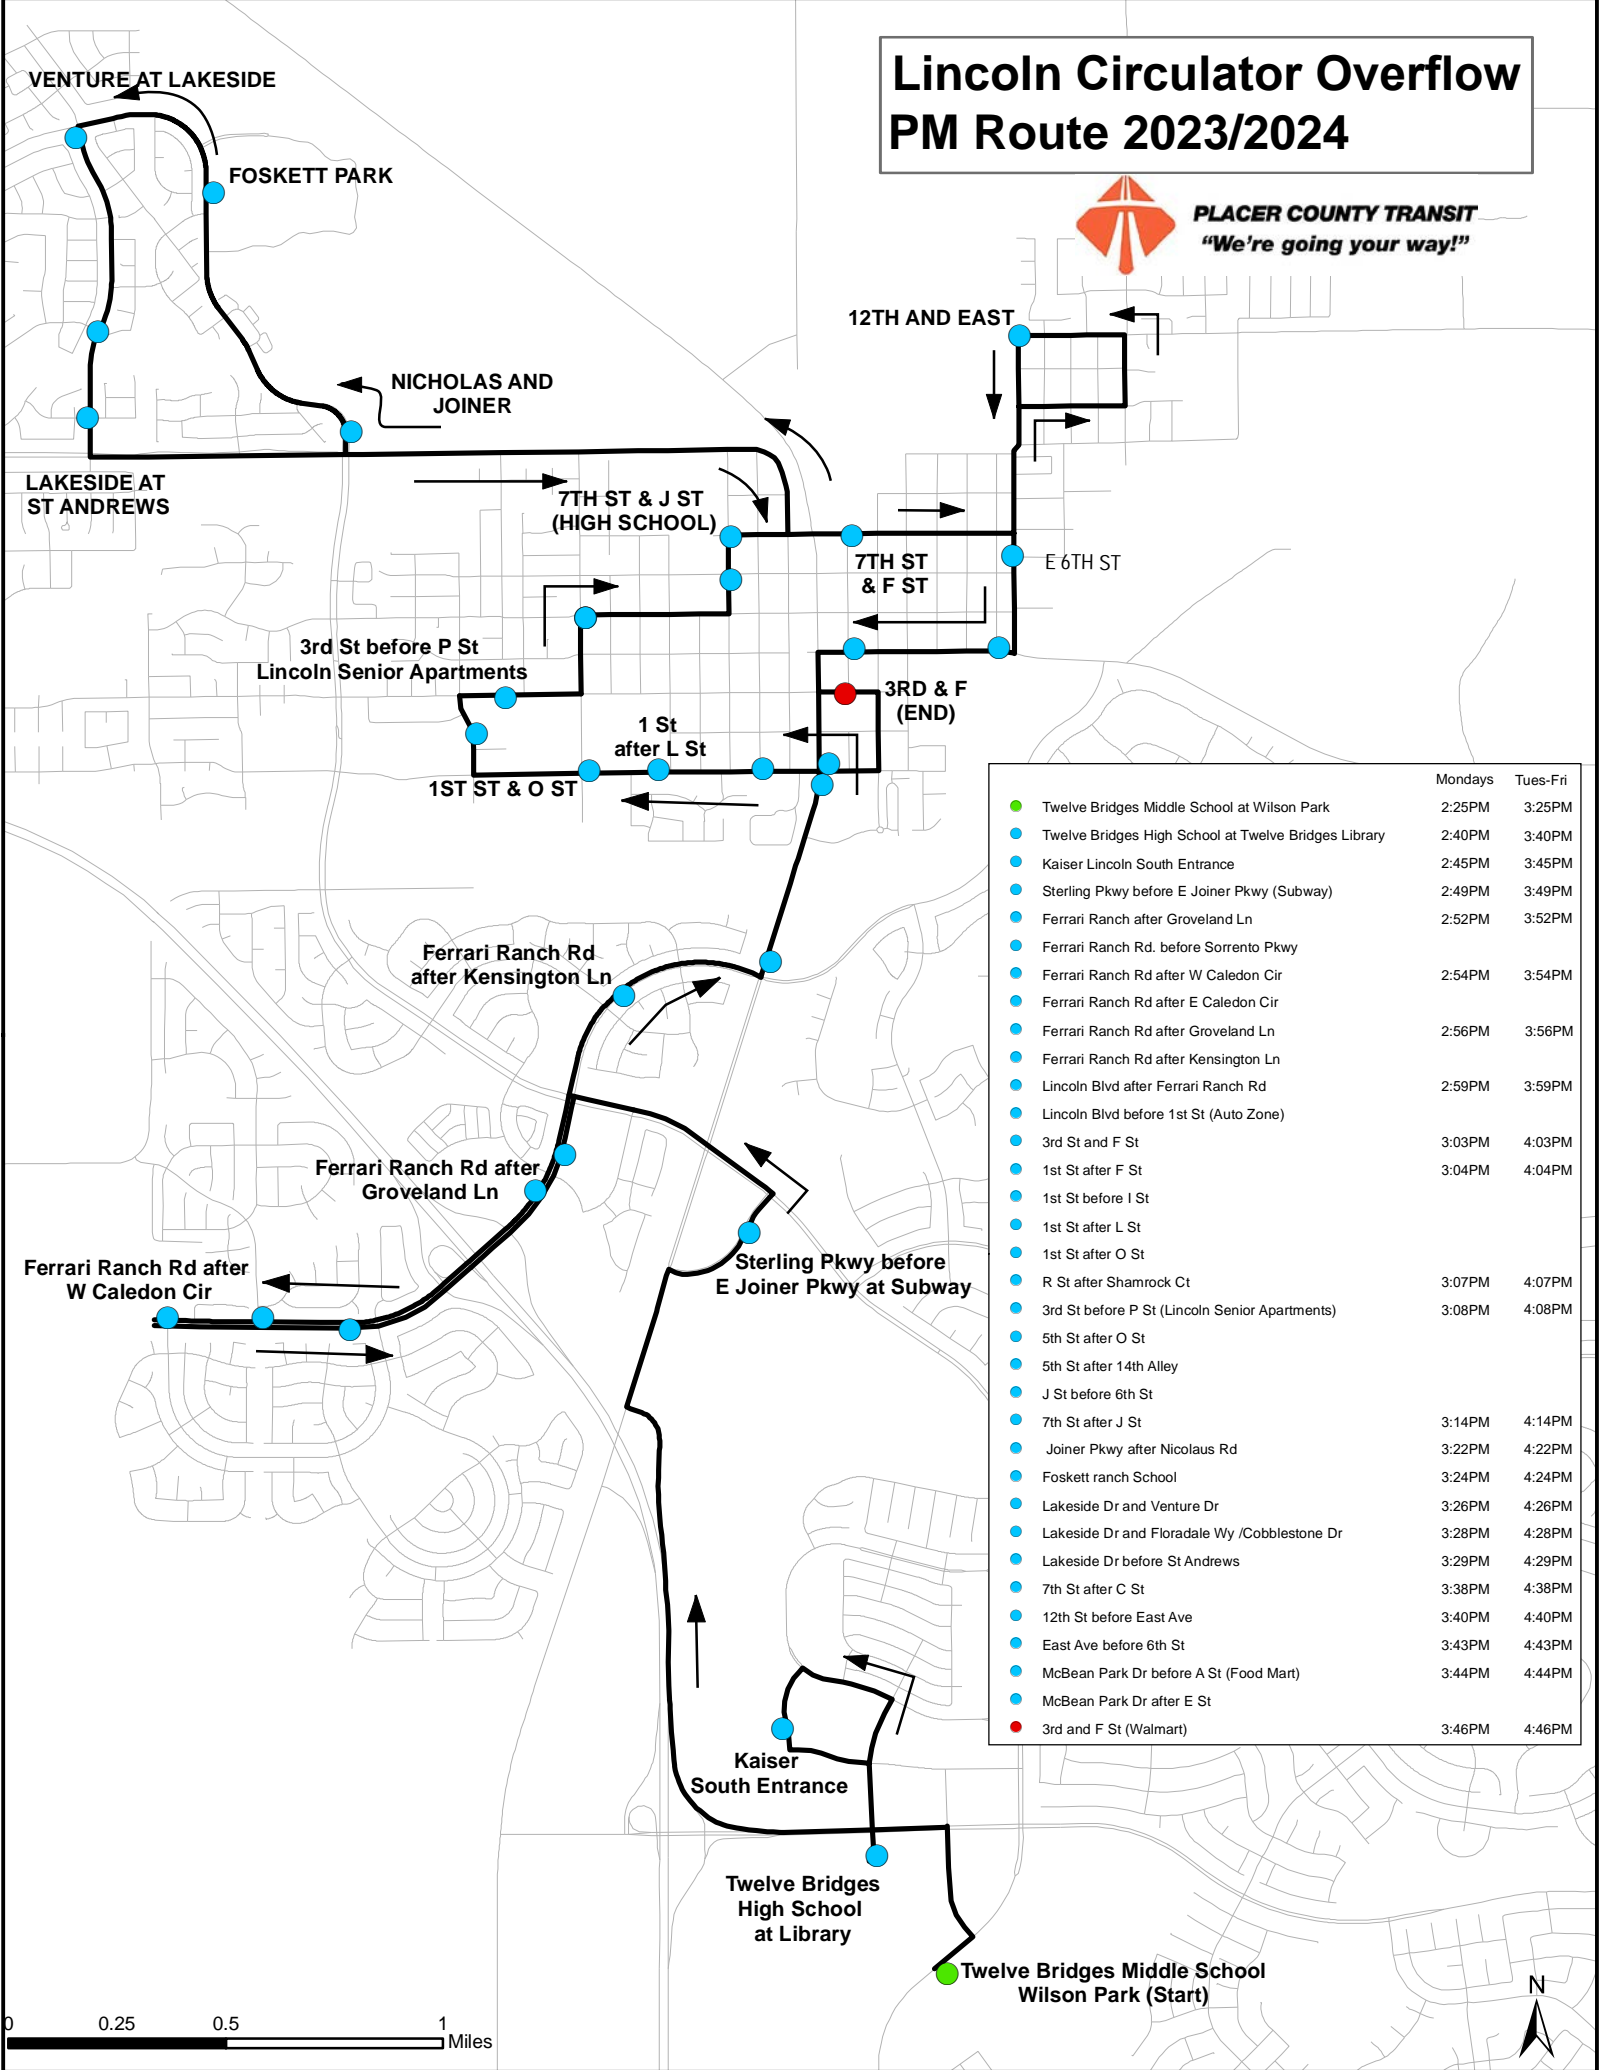

# Lincoln Circulator Overflow PM Route 2023/2024

**PLACER COUNTY TRANSIT**  
"We're going your way!"

	Mondays	Tues-Fri
● Twelve Bridges Middle School at Wilson Park	2:25PM	3:25PM
● Twelve Bridges High School at Twelve Bridges Library	2:40PM	3:40PM
● Kaiser Lincoln South Entrance	2:45PM	3:45PM
● Sterling Pkwy before E Joiner Pkwy (Subway)	2:49PM	3:49PM
● Ferrari Ranch after Groveland Ln	2:52PM	3:52PM
● Ferrari Ranch Rd. before Sorrento Pkwy		
● Ferrari Ranch Rd after W Caledon Cir	2:54PM	3:54PM
● Ferrari Ranch Rd after E Caledon Cir		
● Ferrari Ranch Rd after Groveland Ln	2:56PM	3:56PM
● Ferrari Ranch Rd after Kensington Ln		
● Lincoln Blvd after Ferrari Ranch Rd	2:59PM	3:59PM
● Lincoln Blvd before 1st St (Auto Zone)		
● 3rd St and F St	3:03PM	4:03PM
● 1st St after F St	3:04PM	4:04PM
● 1st St before I St		
● 1st St after L St		
● 1st St after O St		
● R St after Shamrock Ct	3:07PM	4:07PM
● 3rd St before P St (Lincoln Senior Apartments)	3:08PM	4:08PM
● 5th St after O St		
● 5th St after 14th Alley		
● J St before 6th St		
● 7th St after J St	3:14PM	4:14PM
● Joiner Pkwy after Nicolaus Rd	3:22PM	4:22PM
● Foskett ranch School	3:24PM	4:24PM
● Lakeside Dr and Venture Dr	3:26PM	4:26PM
● Lakeside Dr and Floradale Wy /Cobblestone Dr	3:28PM	4:28PM
● Lakeside Dr before St Andrews	3:29PM	4:29PM
● 7th St after C St	3:38PM	4:38PM
● 12th St before East Ave	3:40PM	4:40PM
● East Ave before 6th St	3:43PM	4:43PM
● McBean Park Dr before A St (Food Mart)	3:44PM	4:44PM
● McBean Park Dr after E St		
● 3rd and F St (Walmart)	3:46PM	4:46PM