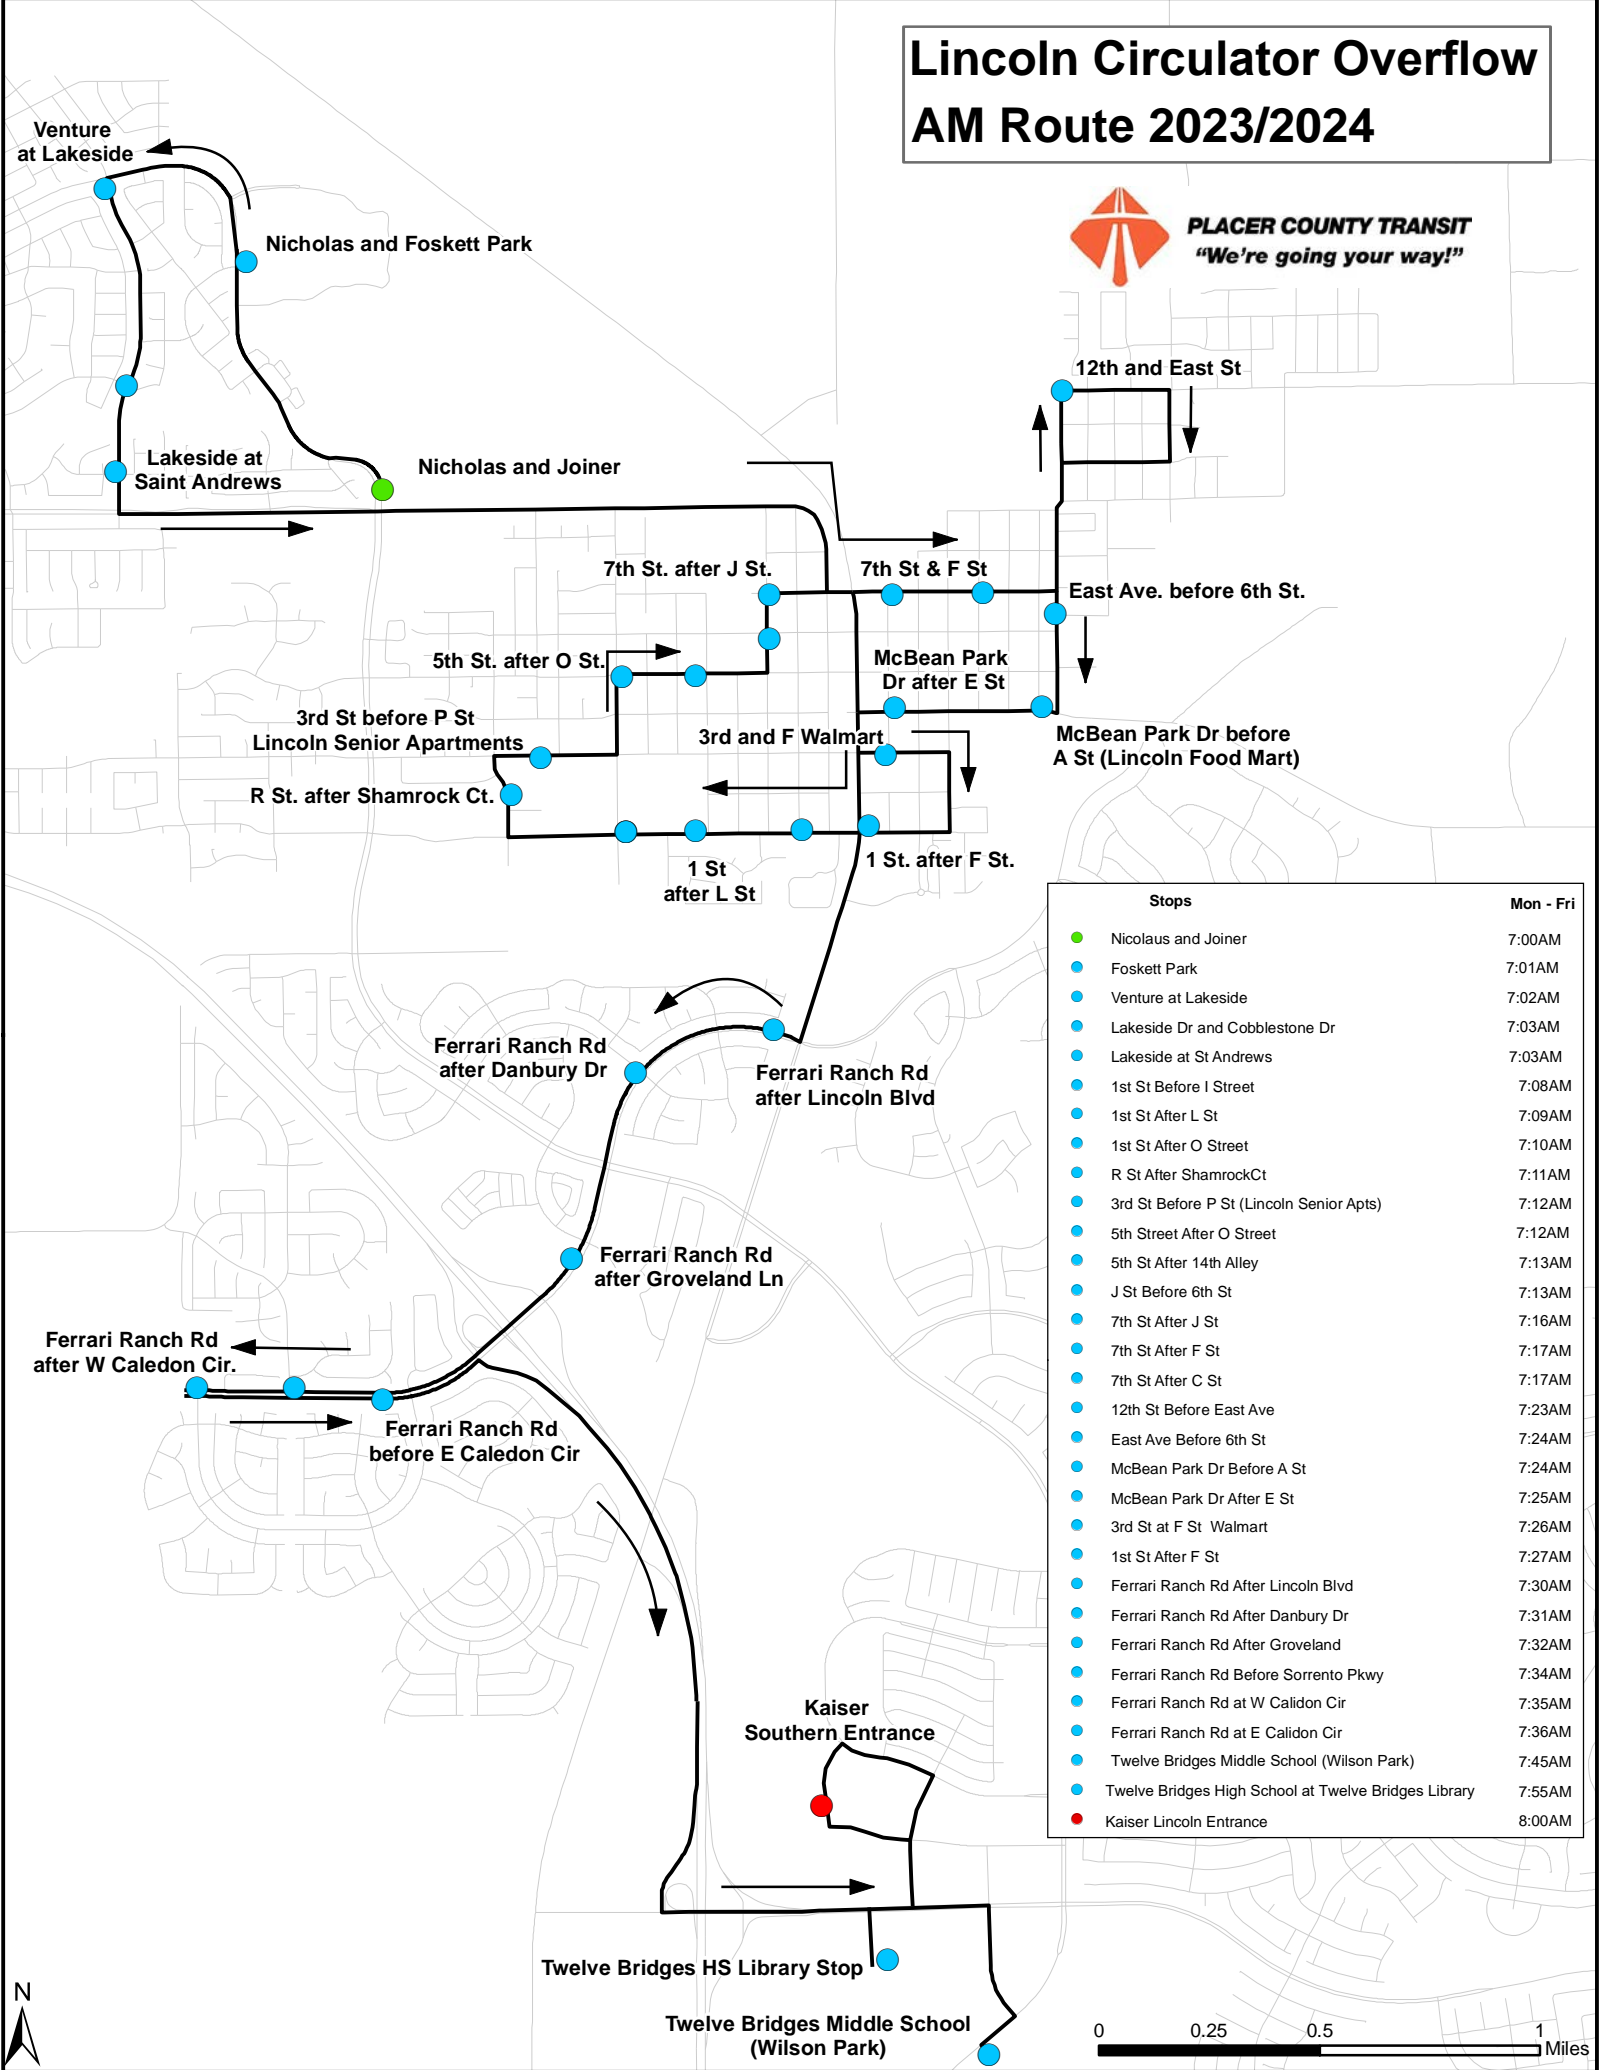

Lincoln Circulator Overflow AM Route 2023/2024

PLACER COUNTY TRANSIT
"We're going your way!"

Stops	Mon - Fri
● Nicolaus and Joiner	7:00AM
● Foskett Park	7:01AM
● Venture at Lakeside	7:02AM
● Lakeside Dr and Cobblestone Dr	7:03AM
● Lakeside at St Andrews	7:03AM
● 1st St Before I Street	7:08AM
● 1st St After L St	7:09AM
● 1st St After O Street	7:10AM
● R St After Shamrock Ct	7:11AM
● 3rd St Before P St (Lincoln Senior Apts)	7:12AM
● 5th Street After O Street	7:12AM
● 5th St After 14th Alley	7:13AM
● J St Before 6th St	7:13AM
● 7th St After J St	7:16AM
● 7th St After F St	7:17AM
● 7th St After C St	7:17AM
● 12th St Before East Ave	7:23AM
● East Ave Before 6th St	7:24AM
● McBean Park Dr Before A St	7:24AM
● McBean Park Dr After E St	7:25AM
● 3rd St at F St Walmart	7:26AM
● 1st St After F St	7:27AM
● Ferrari Ranch Rd After Lincoln Blvd	7:30AM
● Ferrari Ranch Rd After Danbury Dr	7:31AM
● Ferrari Ranch Rd After Groveland	7:32AM
● Ferrari Ranch Rd Before Sorrento Pkwy	7:34AM
● Ferrari Ranch Rd at W Calidon Cir	7:35AM
● Ferrari Ranch Rd at E Calidon Cir	7:36AM
● Twelve Bridges Middle School (Wilson Park)	7:45AM
● Twelve Bridges High School at Twelve Bridges Library	7:55AM
● Kaiser Lincoln Entrance	8:00AM