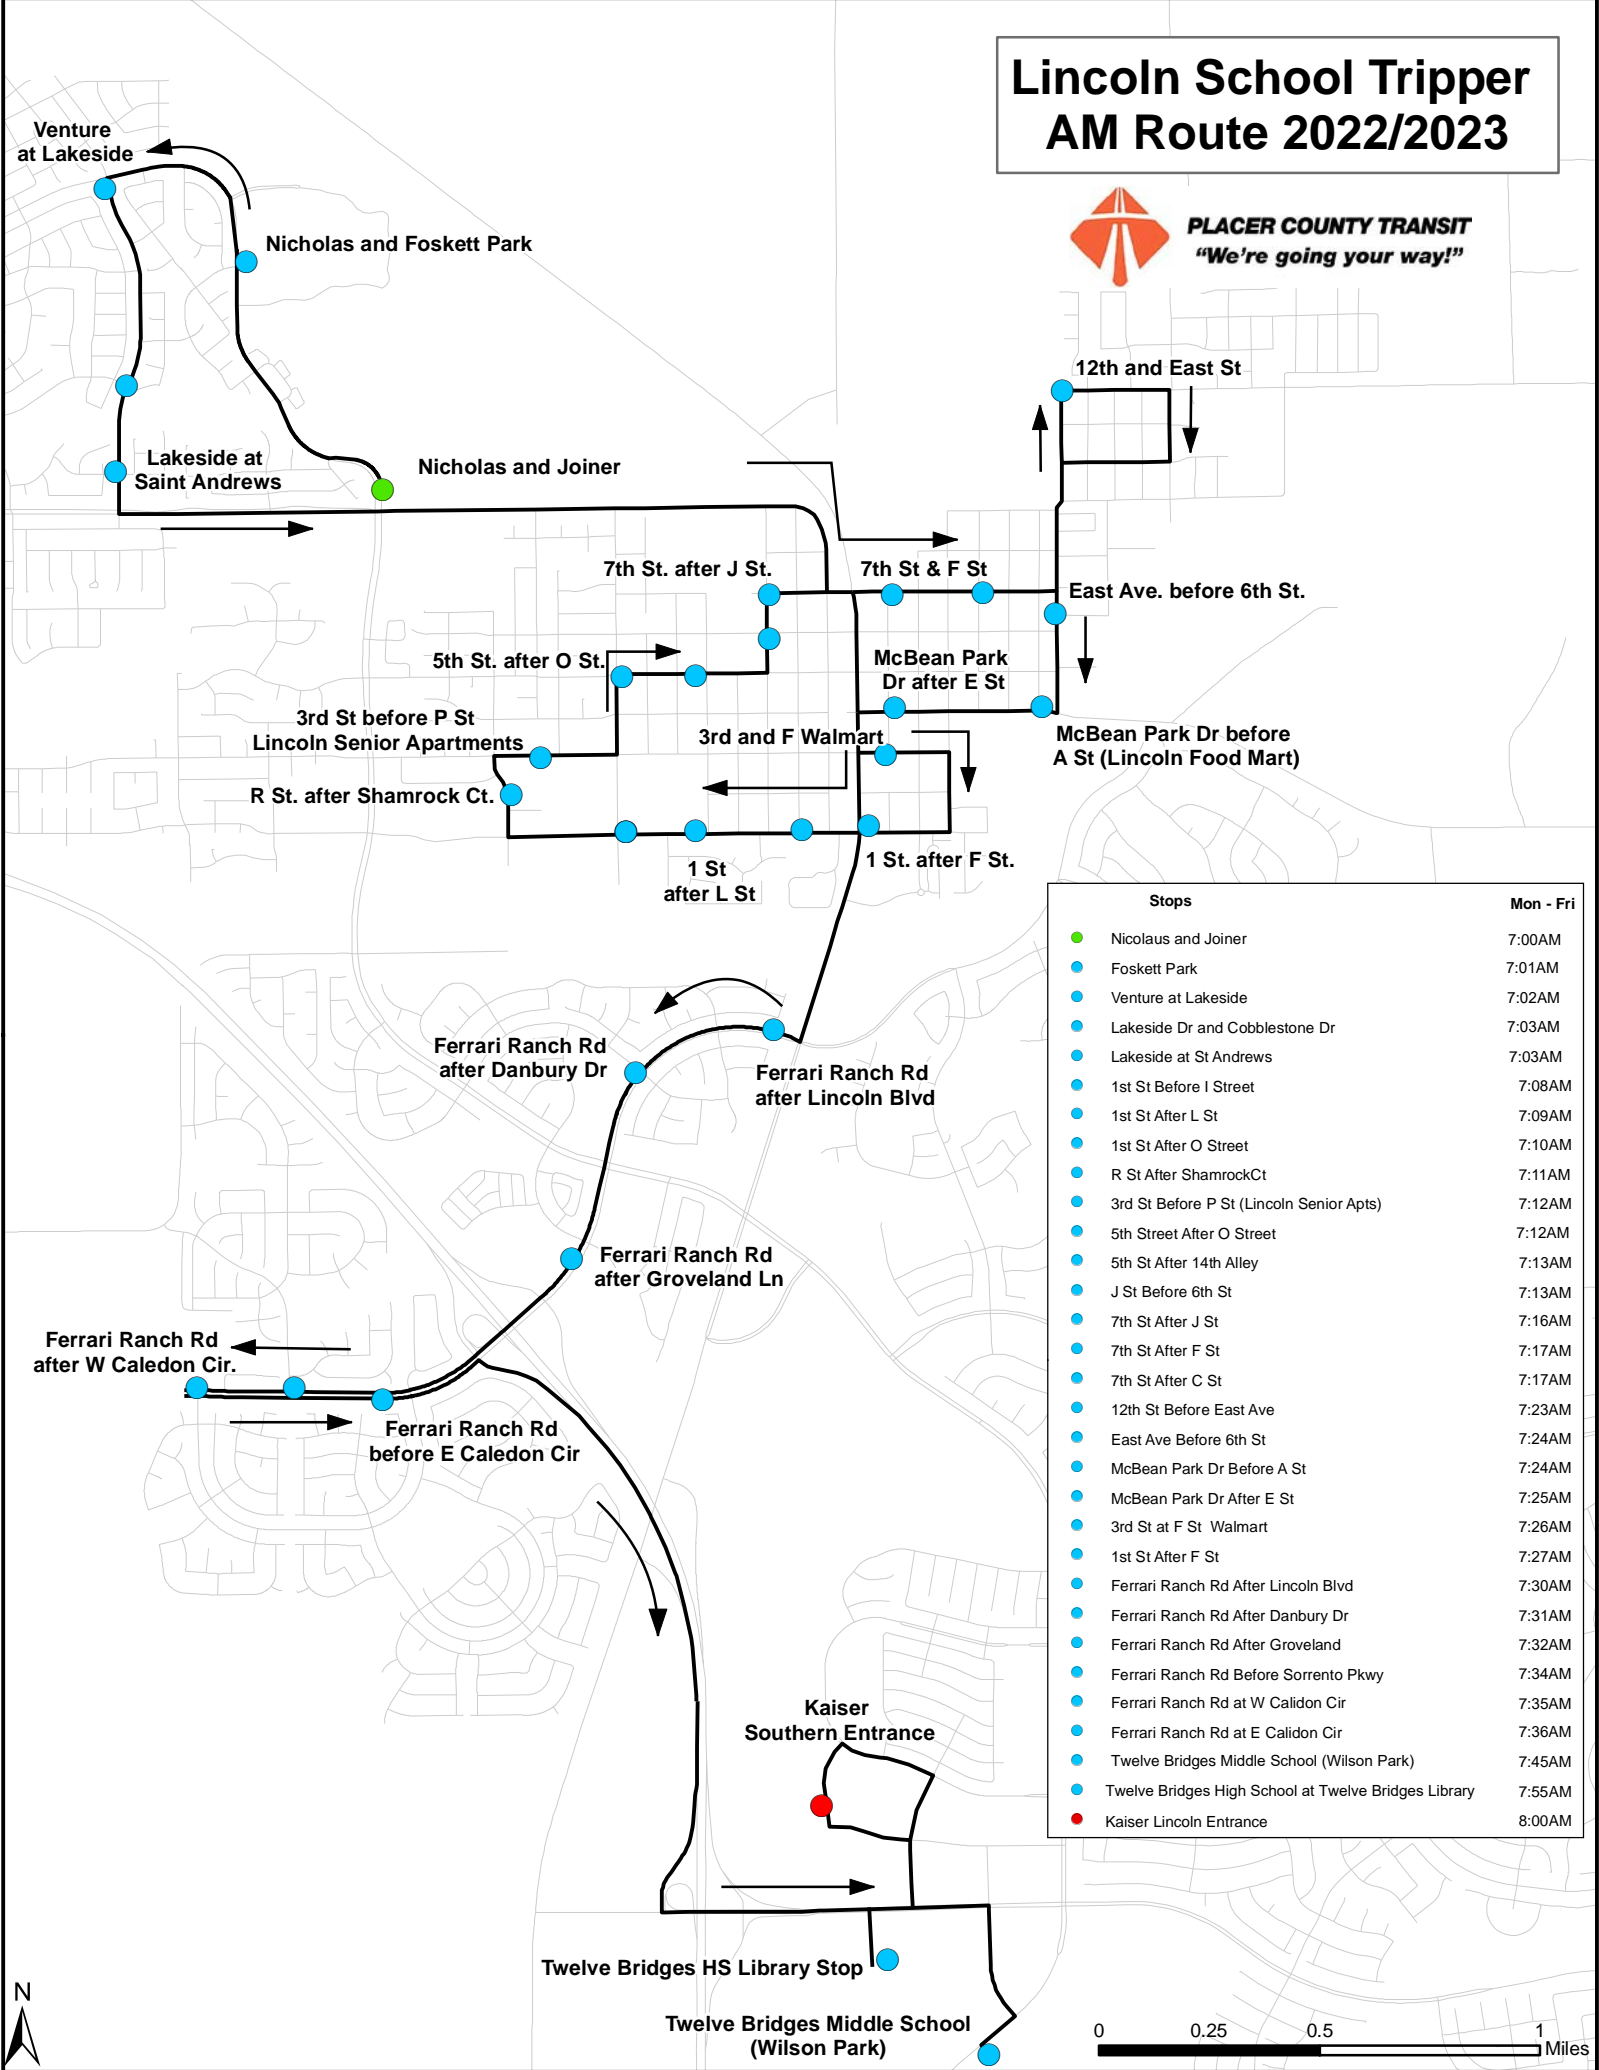

Lincoln School Tripper AM Route 2022/2023

PLACER COUNTY TRANSIT
"We're going your way!"

Stops	Mon - Fri
● Nicolaus and Joiner	7:00AM
● Foskett Park	7:01AM
● Venture at Lakeside	7:02AM
● Lakeside Dr and Cobblestone Dr	7:03AM
● Lakeside at St Andrews	7:03AM
● 1st St Before I Street	7:08AM
● 1st St After L St	7:09AM
● 1st St After O Street	7:10AM
● R St After Shamrock Ct	7:11AM
● 3rd St Before P St (Lincoln Senior Apts)	7:12AM
● 5th Street After O Street	7:12AM
● 5th St After 14th Alley	7:13AM
● J St Before 6th St	7:13AM
● 7th St After J St	7:16AM
● 7th St After F St	7:17AM
● 7th St After C St	7:17AM
● 12th St Before East Ave	7:23AM
● East Ave Before 6th St	7:24AM
● McBean Park Dr Before A St	7:24AM
● McBean Park Dr After E St	7:25AM
● 3rd St at F St Walmart	7:26AM
● 1st St After F St	7:27AM
● Ferrari Ranch Rd After Lincoln Blvd	7:30AM
● Ferrari Ranch Rd After Danbury Dr	7:31AM
● Ferrari Ranch Rd After Groveland	7:32AM
● Ferrari Ranch Rd Before Sorrento Pkwy	7:34AM
● Ferrari Ranch Rd at W Calidon Cir	7:35AM
● Ferrari Ranch Rd at E Calidon Cir	7:36AM
● Twelve Bridges Middle School (Wilson Park)	7:45AM
● Twelve Bridges High School at Twelve Bridges Library	7:55AM
● Kaiser Lincoln Entrance	8:00AM