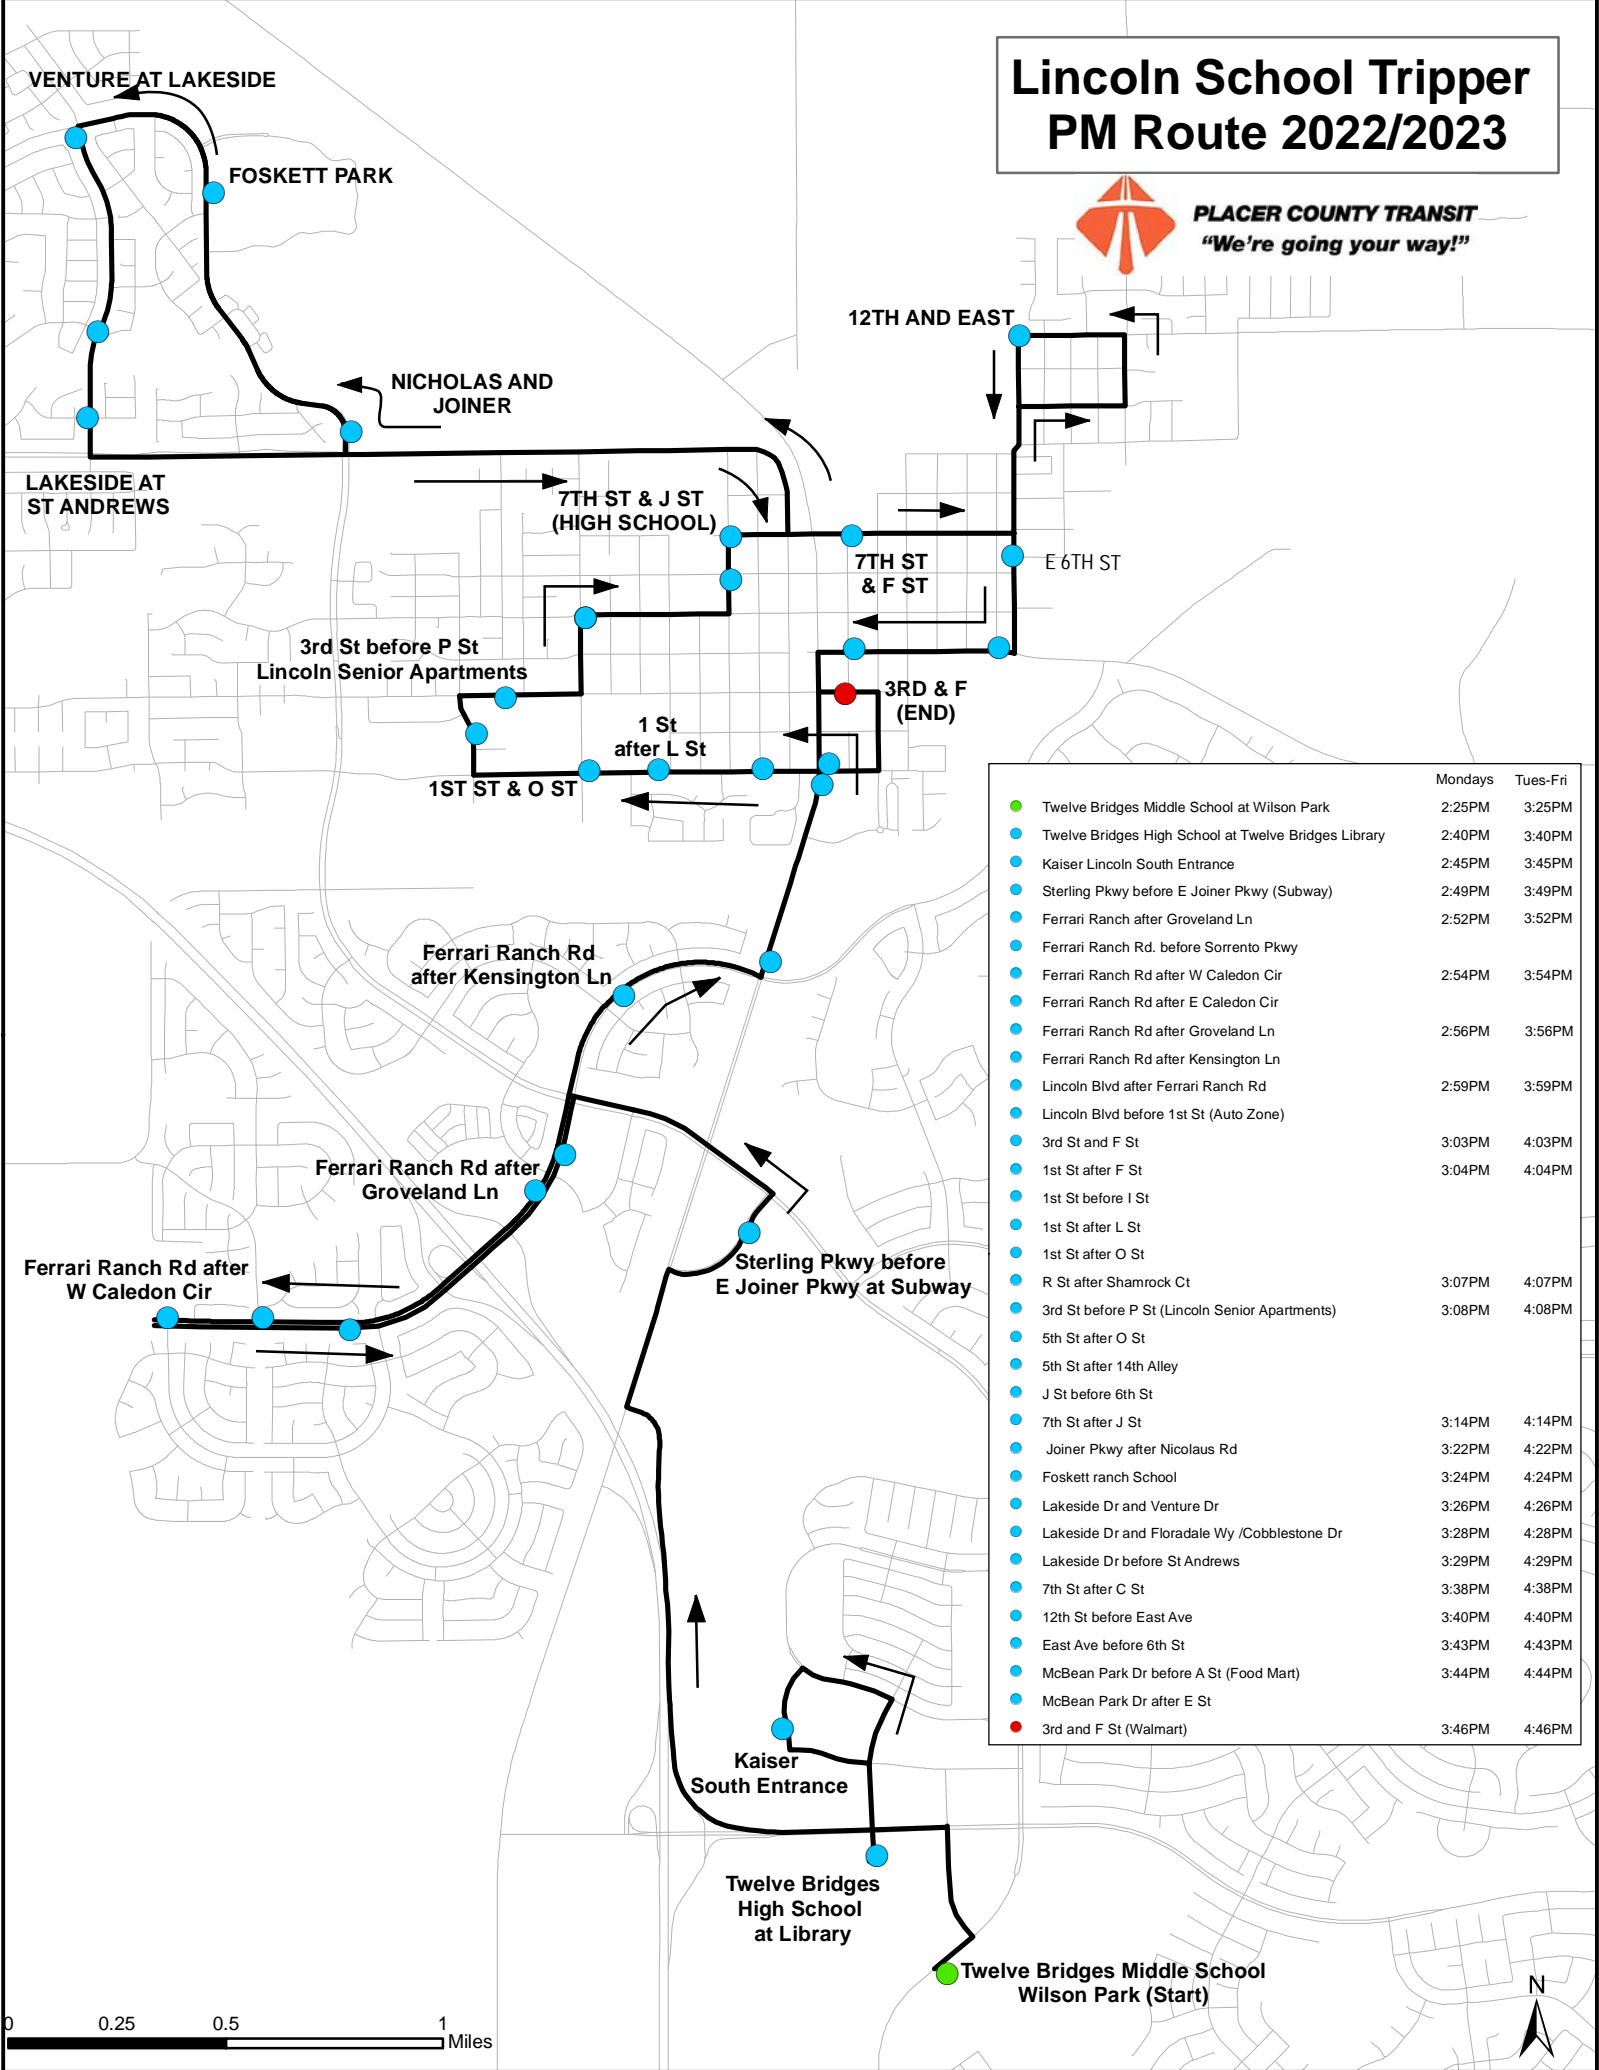

Lincoln School Tripper PM Route 2022/2023

PLACER COUNTY TRANSIT
"We're going your way!"

	Mondays	Tues-Fri
● Twelve Bridges Middle School at Wilson Park	2:25PM	3:25PM
● Twelve Bridges High School at Twelve Bridges Library	2:40PM	3:40PM
● Kaiser Lincoln South Entrance	2:45PM	3:45PM
● Sterling Pkwy before E Joiner Pkwy (Subway)	2:49PM	3:49PM
● Ferrari Ranch after Groveland Ln	2:52PM	3:52PM
● Ferrari Ranch Rd. before Sorrento Pkwy		
● Ferrari Ranch Rd after W Caledon Cir	2:54PM	3:54PM
● Ferrari Ranch Rd after E Caledon Cir		
● Ferrari Ranch Rd after Groveland Ln	2:56PM	3:56PM
● Ferrari Ranch Rd after Kensington Ln		
● Lincoln Blvd after Ferrari Ranch Rd	2:59PM	3:59PM
● Lincoln Blvd before 1st St (Auto Zone)		
● 3rd St and F St	3:03PM	4:03PM
● 1st St after F St	3:04PM	4:04PM
● 1st St before I St		
● 1st St after L St		
● 1st St after O St		
● R St after Shamrock Ct	3:07PM	4:07PM
● 3rd St before P St (Lincoln Senior Apartments)	3:08PM	4:08PM
● 5th St after O St		
● 5th St after 14th Alley		
● J St before 6th St		
● 7th St after J St	3:14PM	4:14PM
● Joiner Pkwy after Nicolaus Rd	3:22PM	4:22PM
● Foskett ranch School	3:24PM	4:24PM
● Lakeside Dr and Venture Dr	3:26PM	4:26PM
● Lakeside Dr and Floradale Wy /Cobblestone Dr	3:28PM	4:28PM
● Lakeside Dr before St Andrews	3:29PM	4:29PM
● 7th St after C St	3:38PM	4:38PM
● 12th St before East Ave	3:40PM	4:40PM
● East Ave before 6th St	3:43PM	4:43PM
● McBean Park Dr before A St (Food Mart)	3:44PM	4:44PM
● McBean Park Dr after E St		
● 3rd and F St (Walmart)	3:46PM	4:46PM