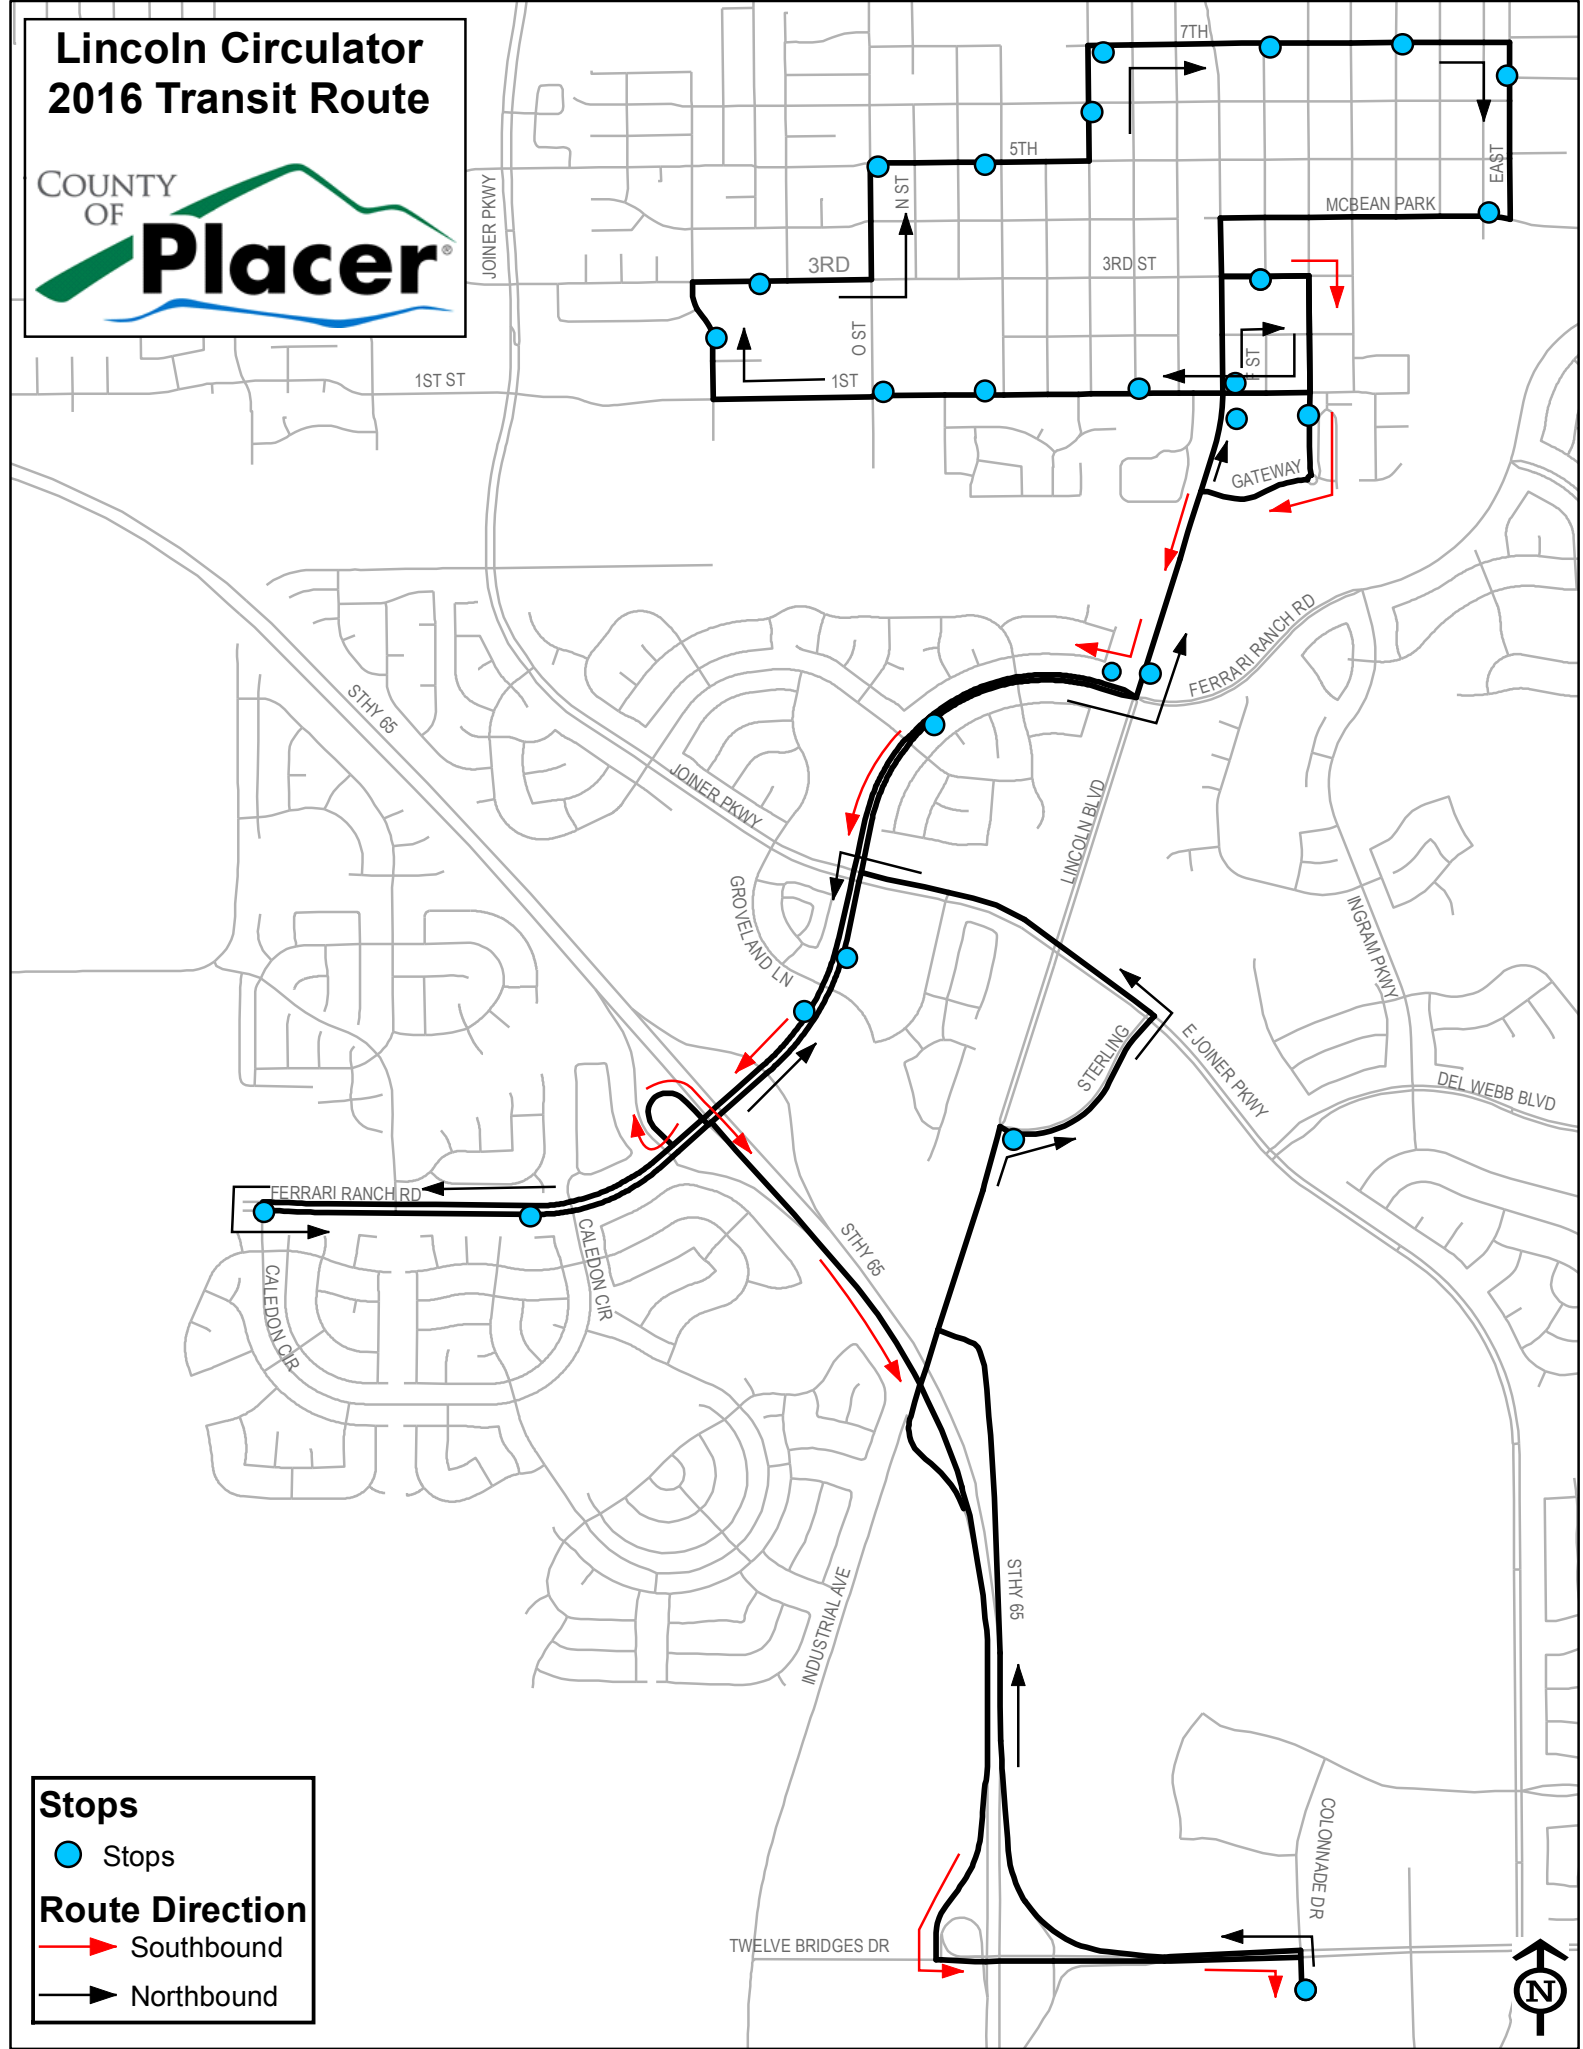

Lincoln Circulator 2016 Transit Route

Stops

- Stops

Route Direction

- ➔ Southbound
- ➔ Northbound