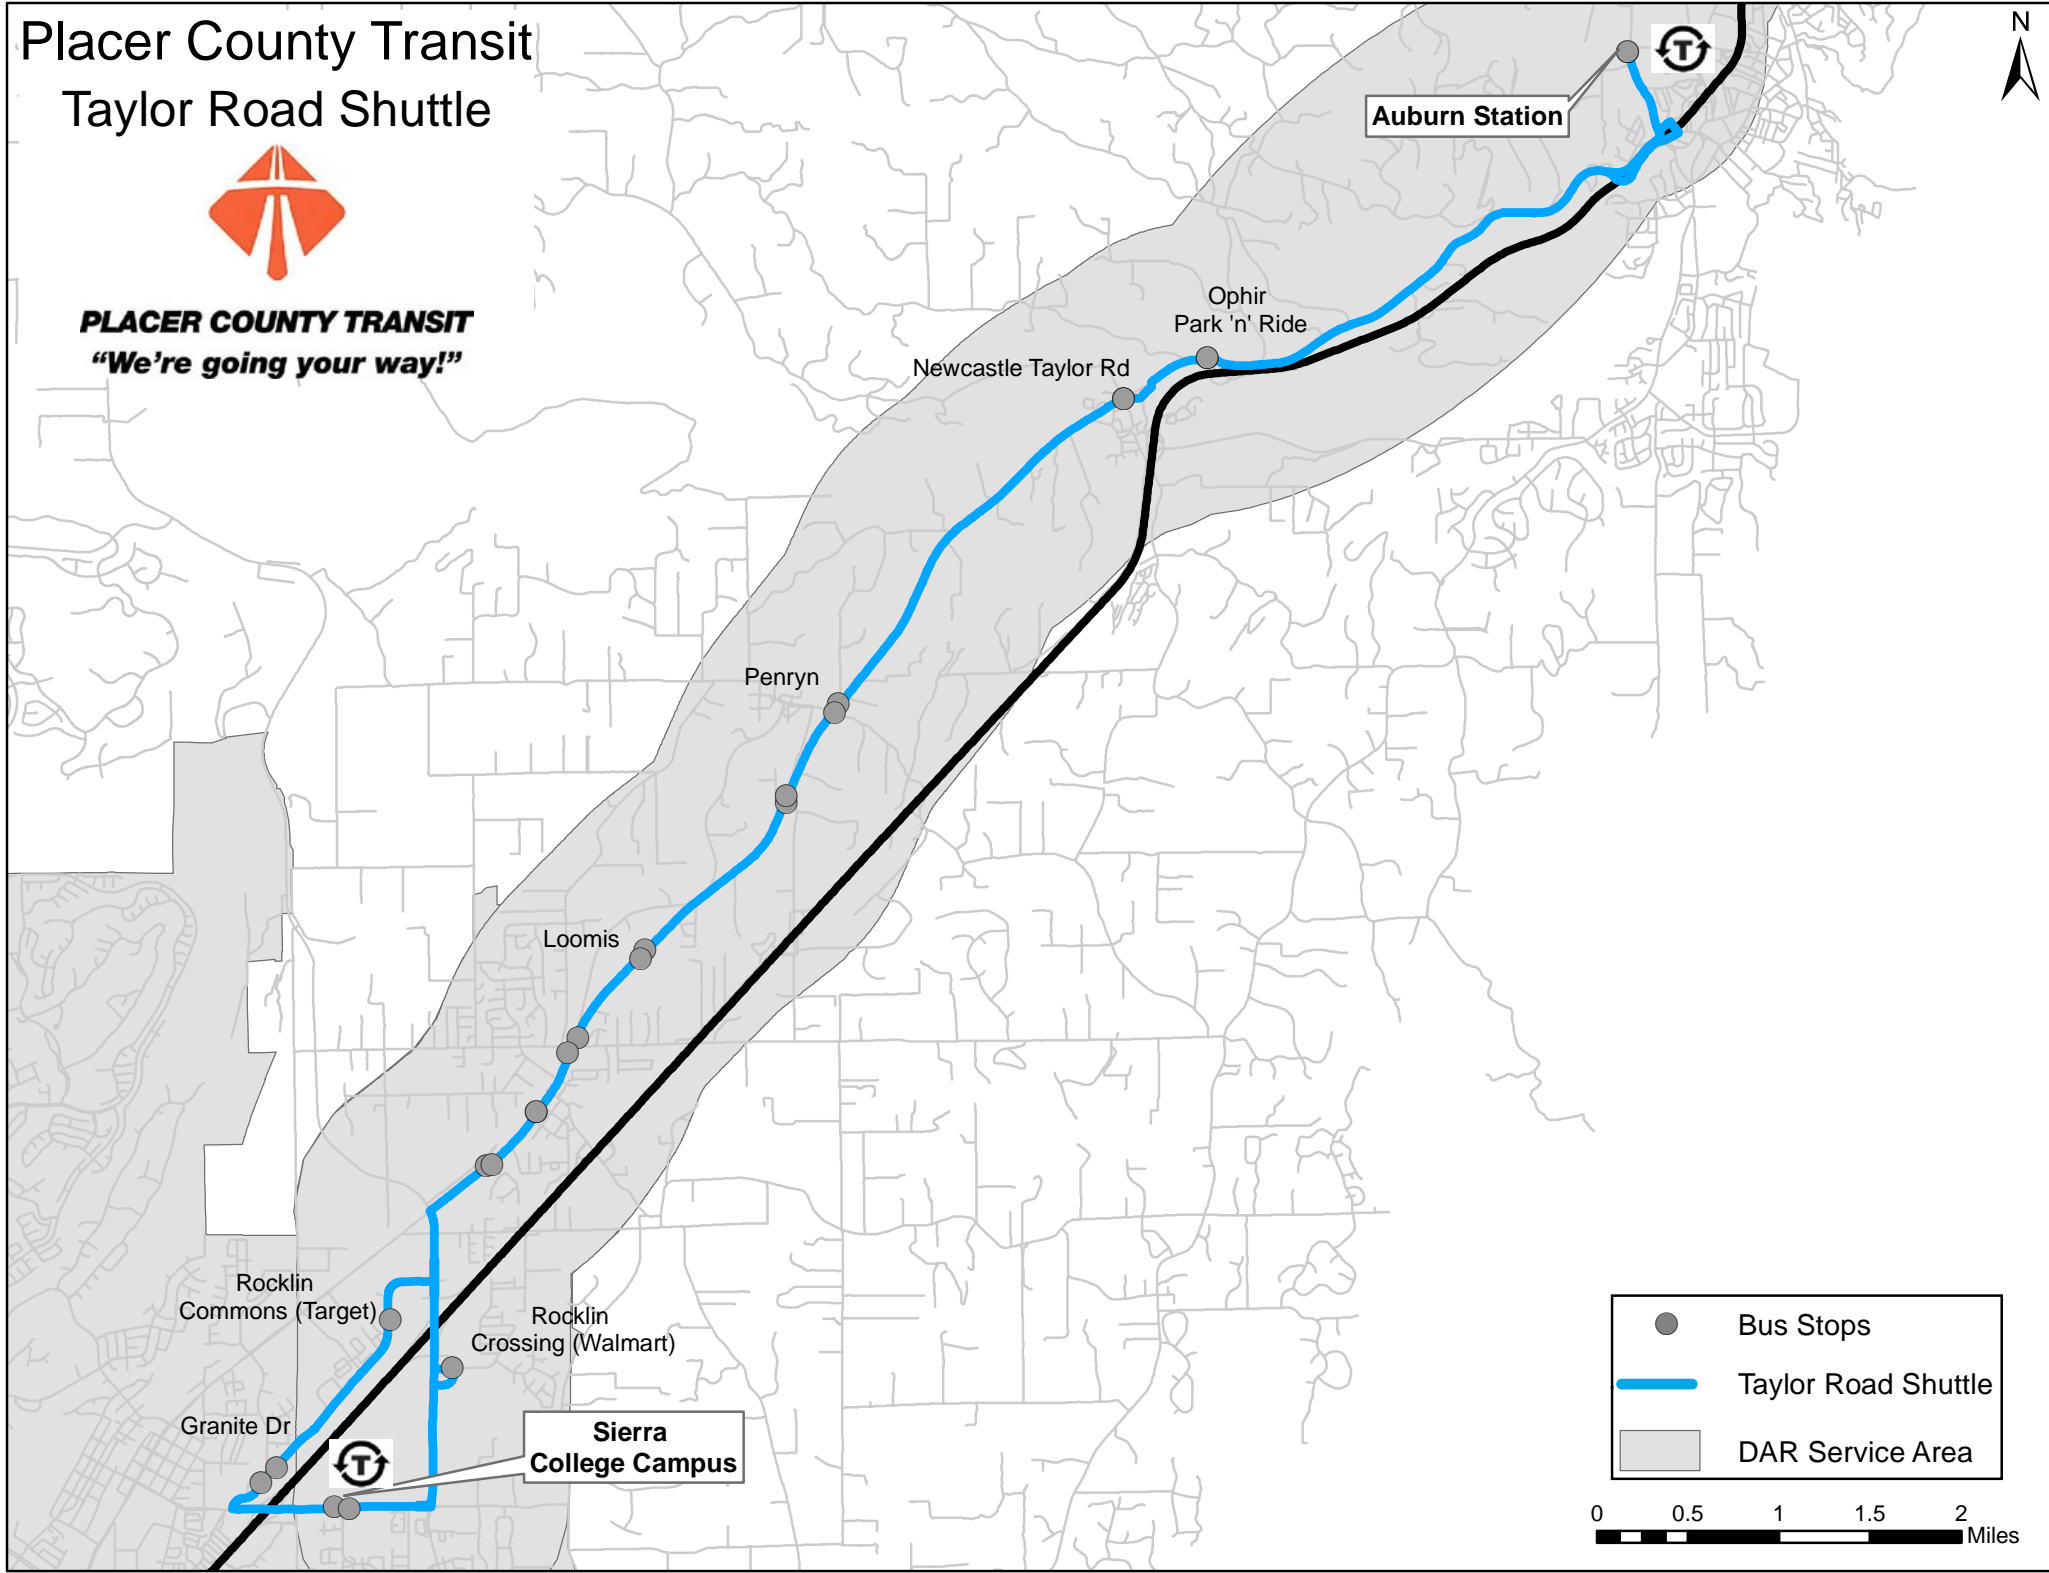

WB Light Rail Bus
Departs @ :17

Taylor Road Shuttle - Campus Shopping Loop

	A.M.			P.M.			
Depart Sierra College - Rocklin Rd.	7:20	9:20	11:20	1:20	3:20	5:20	7:20
Granite Dr (N of Sierra Meadows)	7:25	9:25	11:25	1:25	3:25	5:25	7:25
Rocklin Commons Granite Dr.(Target)	7:28	9:28	11:28	1:28	3:28	5:28	7:28
Rocklin Crossing (Walmart)	7:32	9:32	11:32	1:32	3:32	5:32	7:32
Sierra College Campus - Rocklin Rd	7:37	9:37	11:37	1:37	3:37	5:37	7:37

Taylor Road Shuttle - Eastbound to Auburn

		<i>EB Light Rail Bus Departs @ :40</i>				Saturday times appear shaded		
Eastbound	A.M.			P.M.		Only		
Sierra College Campus - Rocklin Rd	7:45	9:45	11:45	1:45	3:45	5:45	7:45	
Loomis-Taylor Rd @ Shawn Way	8:03	10:03	12:03	2:03	4:03	6:03	8:03	
Loomis-Taylor Rd @ King Way	8:04	10:04	12:04	2:04	4:04	6:04	8:04	
Loomis-Taylor Rd @ Del Oro	8:05	10:05	12:05	2:05	4:05	6:05	8:05	
Penryn-Taylor Rd @ Vellia	8:09	10:09	12:09	2:09	4:09	6:09	8:09	
Penryn - Taylor Rd @ Sisley	8:10	10:10	12:10	2:10	4:10	6:10	8:10	
Newcastle/Taylor Rd	8:17	10:17	12:17	2:17	4:17	6:17	8:17	
Ophir Park 'n' Ride	8:20	10:20	12:20	2:20	4:20	6:20	8:20	
Auburn Station	8:25	10:25	12:25	2:25	4:25	6:25	8:25	

Placer County Transit Taylor Road Shuttle

PLACER COUNTY TRANSIT
"We're going your way!"

Auburn Station

Ophir
Park 'n' Ride

Newcastle Taylor Rd

Penryn

Loomis

Rocklin
Commons (Target)

Rocklin
Crossing (Walmart)

Granite Dr

Sierra
College Campus