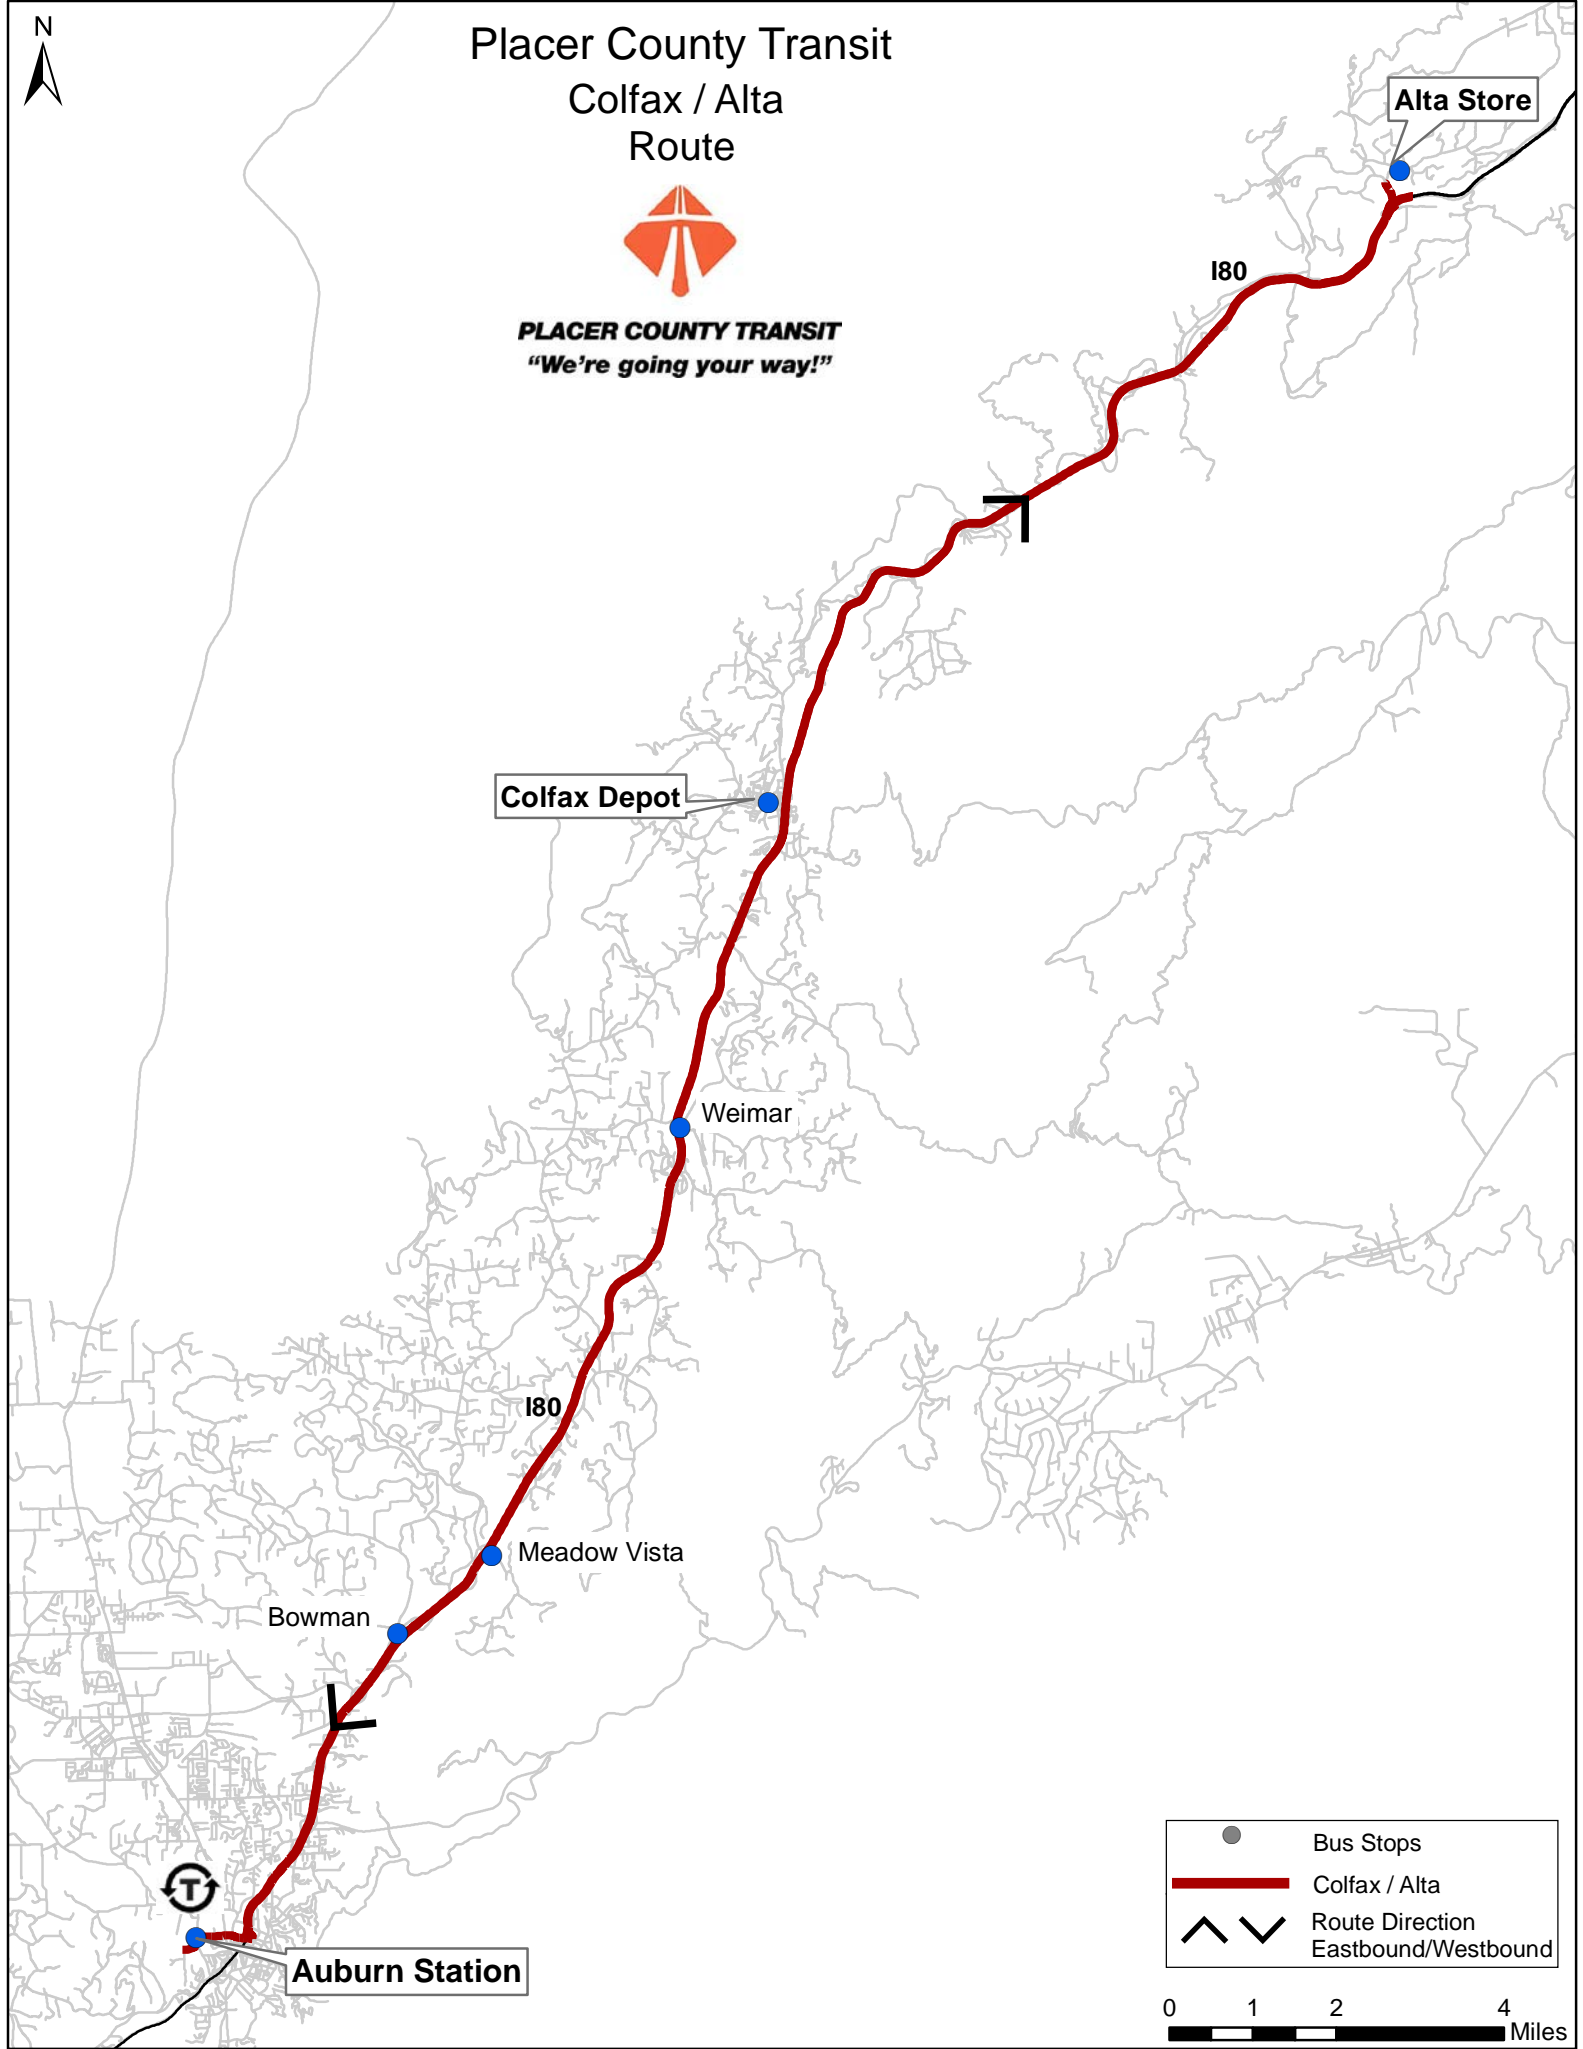

Alta / Colfax		
This service is available on weekdays only.		
<i>Reservations required for Alta destinations.</i>		
Westbound	A.M.	P.M.
Alta Store	8:00	4:15
Dutch Flat	By Reservation Only	By Reservation Only
Gold Run	By Reservation Only	By Reservation Only
Colfax Amtrak	8:20	4:35
Weimar	By Reservation Only	By Reservation Only
Applegate	By Reservation Only	By Reservation Only
Meadow Vista	By Reservation Only	By Reservation Only
Bowman	By Reservation Only	By Reservation Only
Elder's	By Reservation Only	By Reservation Only
Auburn Station/Nevada St	Drop Off Only	Drop Off Only

PLACER COUNTY TRANSIT
"We're going your way!"

Alta Store

180

Colfax Depot

Weimar

180

Meadow Vista

Bowman

Auburn Station

	Bus Stops
	Colfax / Alta
	Route Direction Eastbound/Westbound