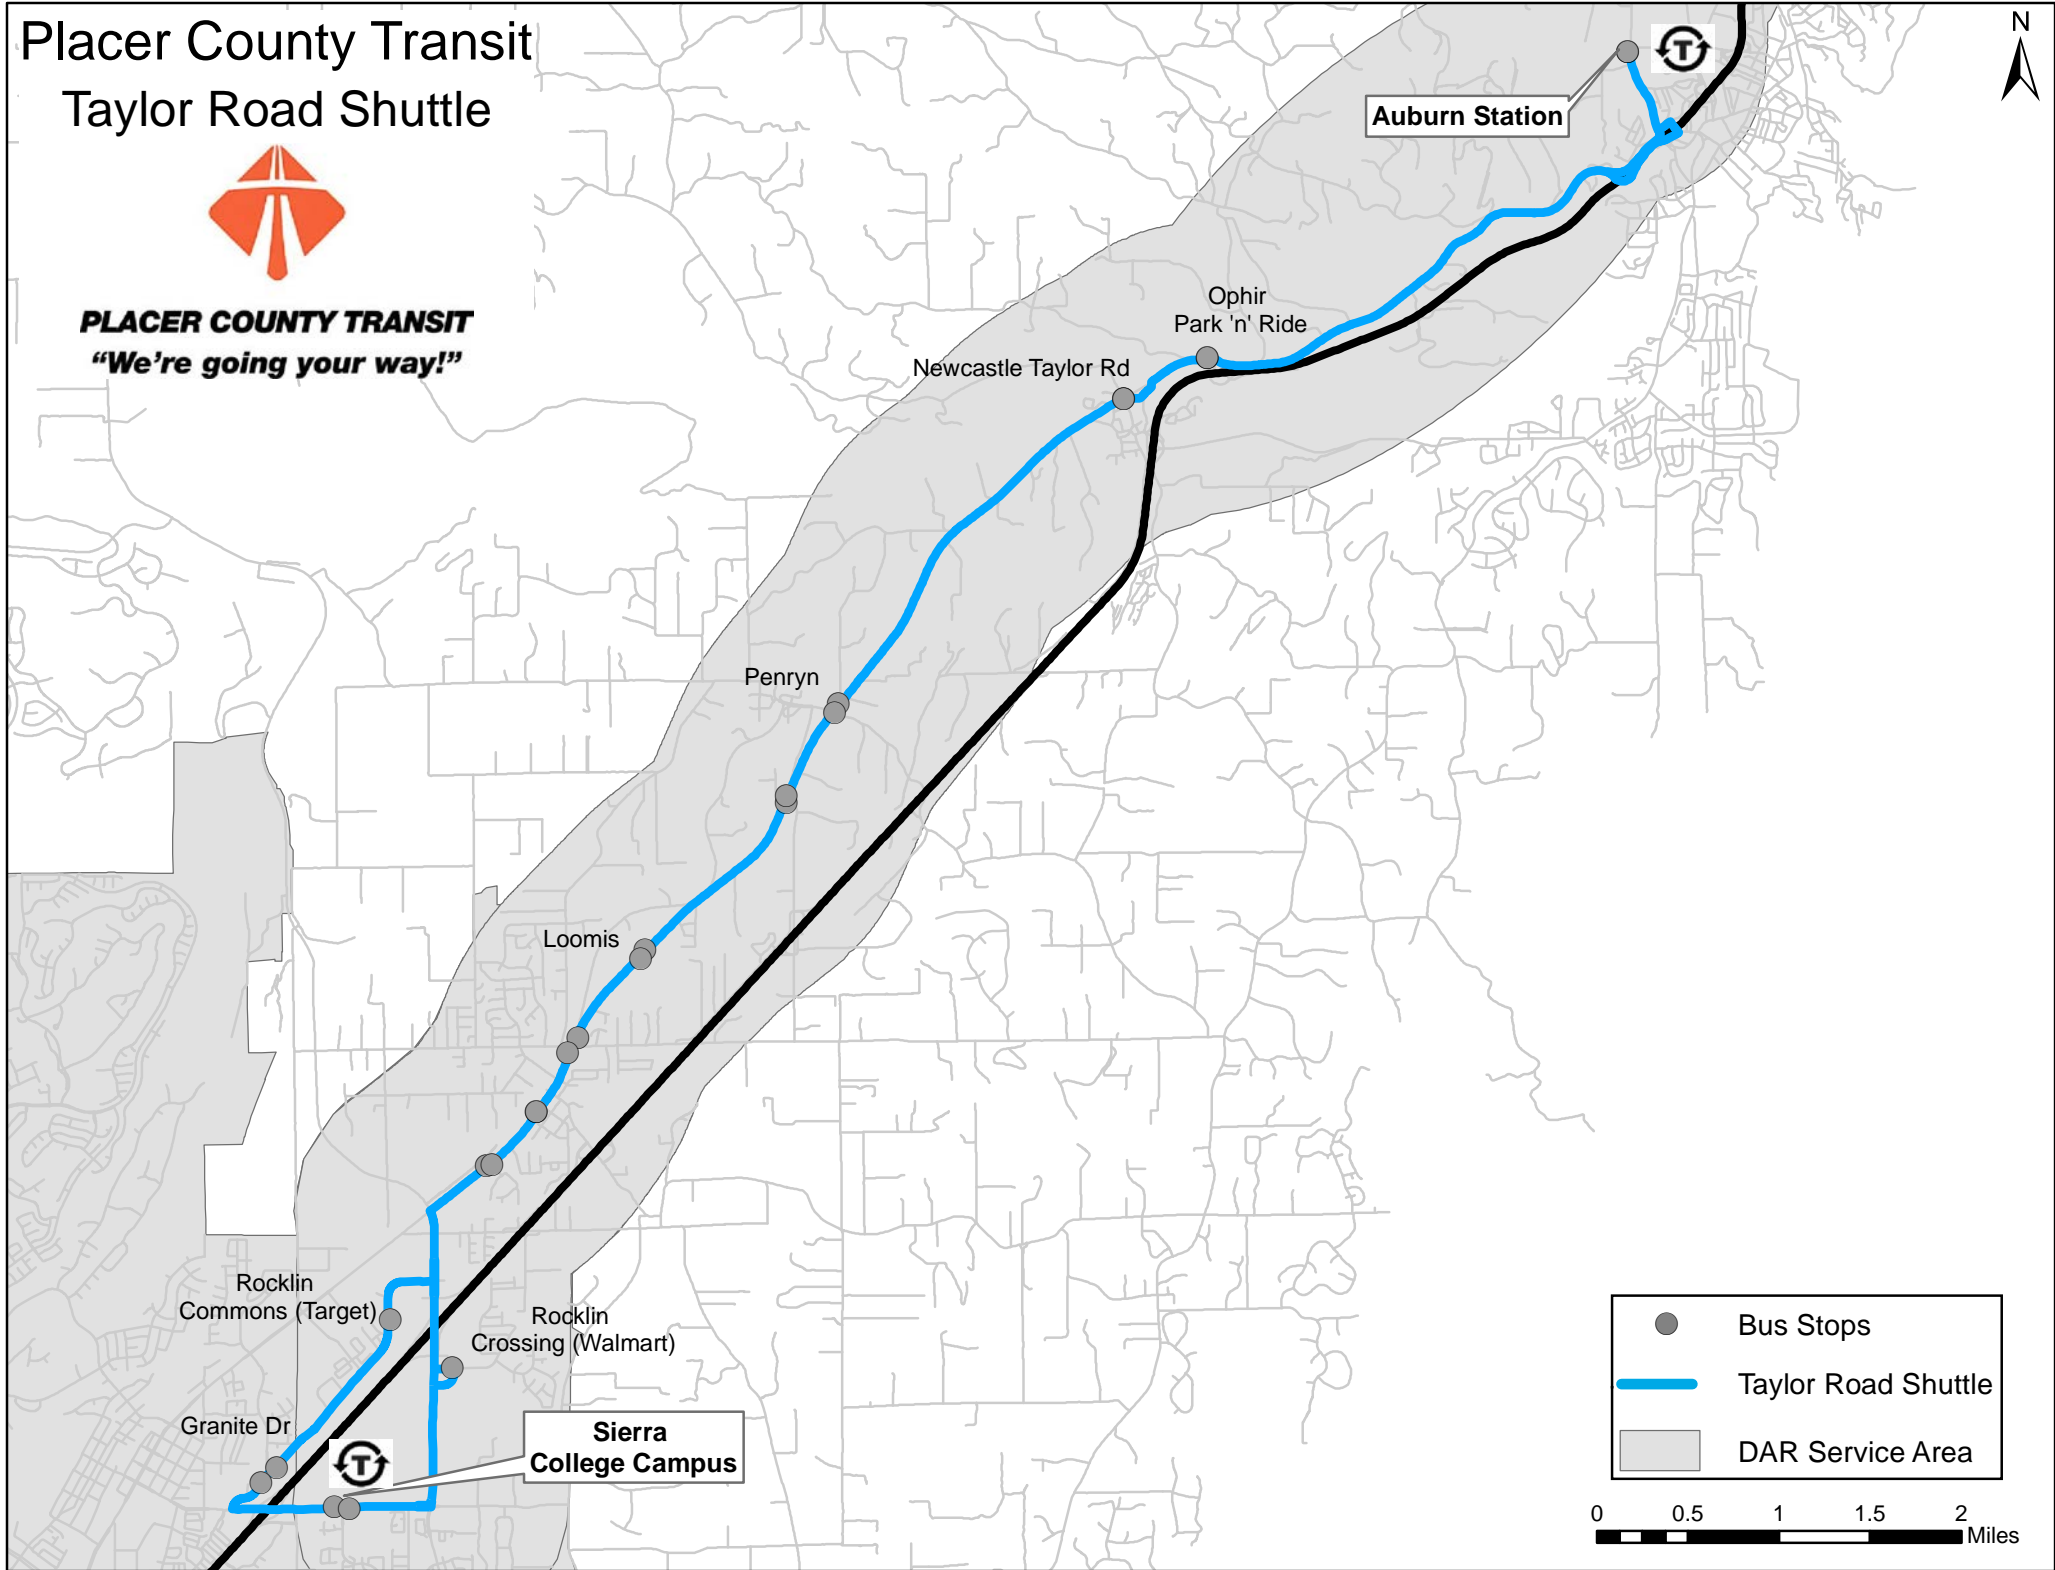

Taylor Road Shuttle - Campus Shopping Loop							
	A.M.				P.M.		
Depart Sierra College - Rocklin Rd.	7:20	9:20	11:20	1:20	3:20	5:20	7:20
Granite Dr (N of Sierra Meadows)	7:25	9:25	11:25	1:25	3:25	5:25	7:25
Rocklin Commons Granite Dr.(Target)	7:28	9:28	11:28	1:28	3:28	5:28	7:28
Rocklin Crossing (Walmart)	7:32	9:32	11:32	1:32	3:32	5:32	7:32
Sierra College Campus - Rocklin Rd	7:37	9:37	11:37	1:37	3:37	5:37	7:37

Taylor Road Shuttle - Eastbound to Auburn							
Eastbound	A.M.	<i>EB Light Rail Bus Departs @ :40</i>			P.M.	Saturday times appear shaded	
						Only	
Sierra College Campus - Rocklin Rd	7:45	9:45	11:45	1:45	3:45	5:45	7:45
Loomis-Taylor Rd @ Shawn Way	8:03	10:03	12:03	2:03	4:03	6:03	8:03
Loomis-Taylor Rd @ King Way	8:04	10:04	12:04	2:04	4:04	6:04	8:04
Loomis-Taylor Rd @ Del Oro	8:05	10:05	12:05	2:05	4:05	6:05	8:05
Penryn-Talor Rd @ Vellia	8:09	10:09	12:09	2:09	4:09	6:09	8:09
Penryn - Taylor Rd @ Sisley	8:10	10:10	12:10	2:10	4:10	6:10	8:10
Newcastle/Taylor Rd	8:17	10:17	12:17	2:17	4:17	6:17	8:17
Ophir Park 'n' Ride	8:20	10:20	12:20	2:20	4:20	6:20	8:20
Auburn Station	8:25	10:25	12:25	2:25	4:25	6:25	8:25

Placer County Transit Taylor Road Shuttle

PLACER COUNTY TRANSIT
"We're going your way!"

Auburn Station

Ophir
Park 'n' Ride

Newcastle Taylor Rd

Penryn

Loomis

Rocklin
Commons (Target)

Rocklin
Crossing (Walmart)

Granite Dr

Sierra
College Campus