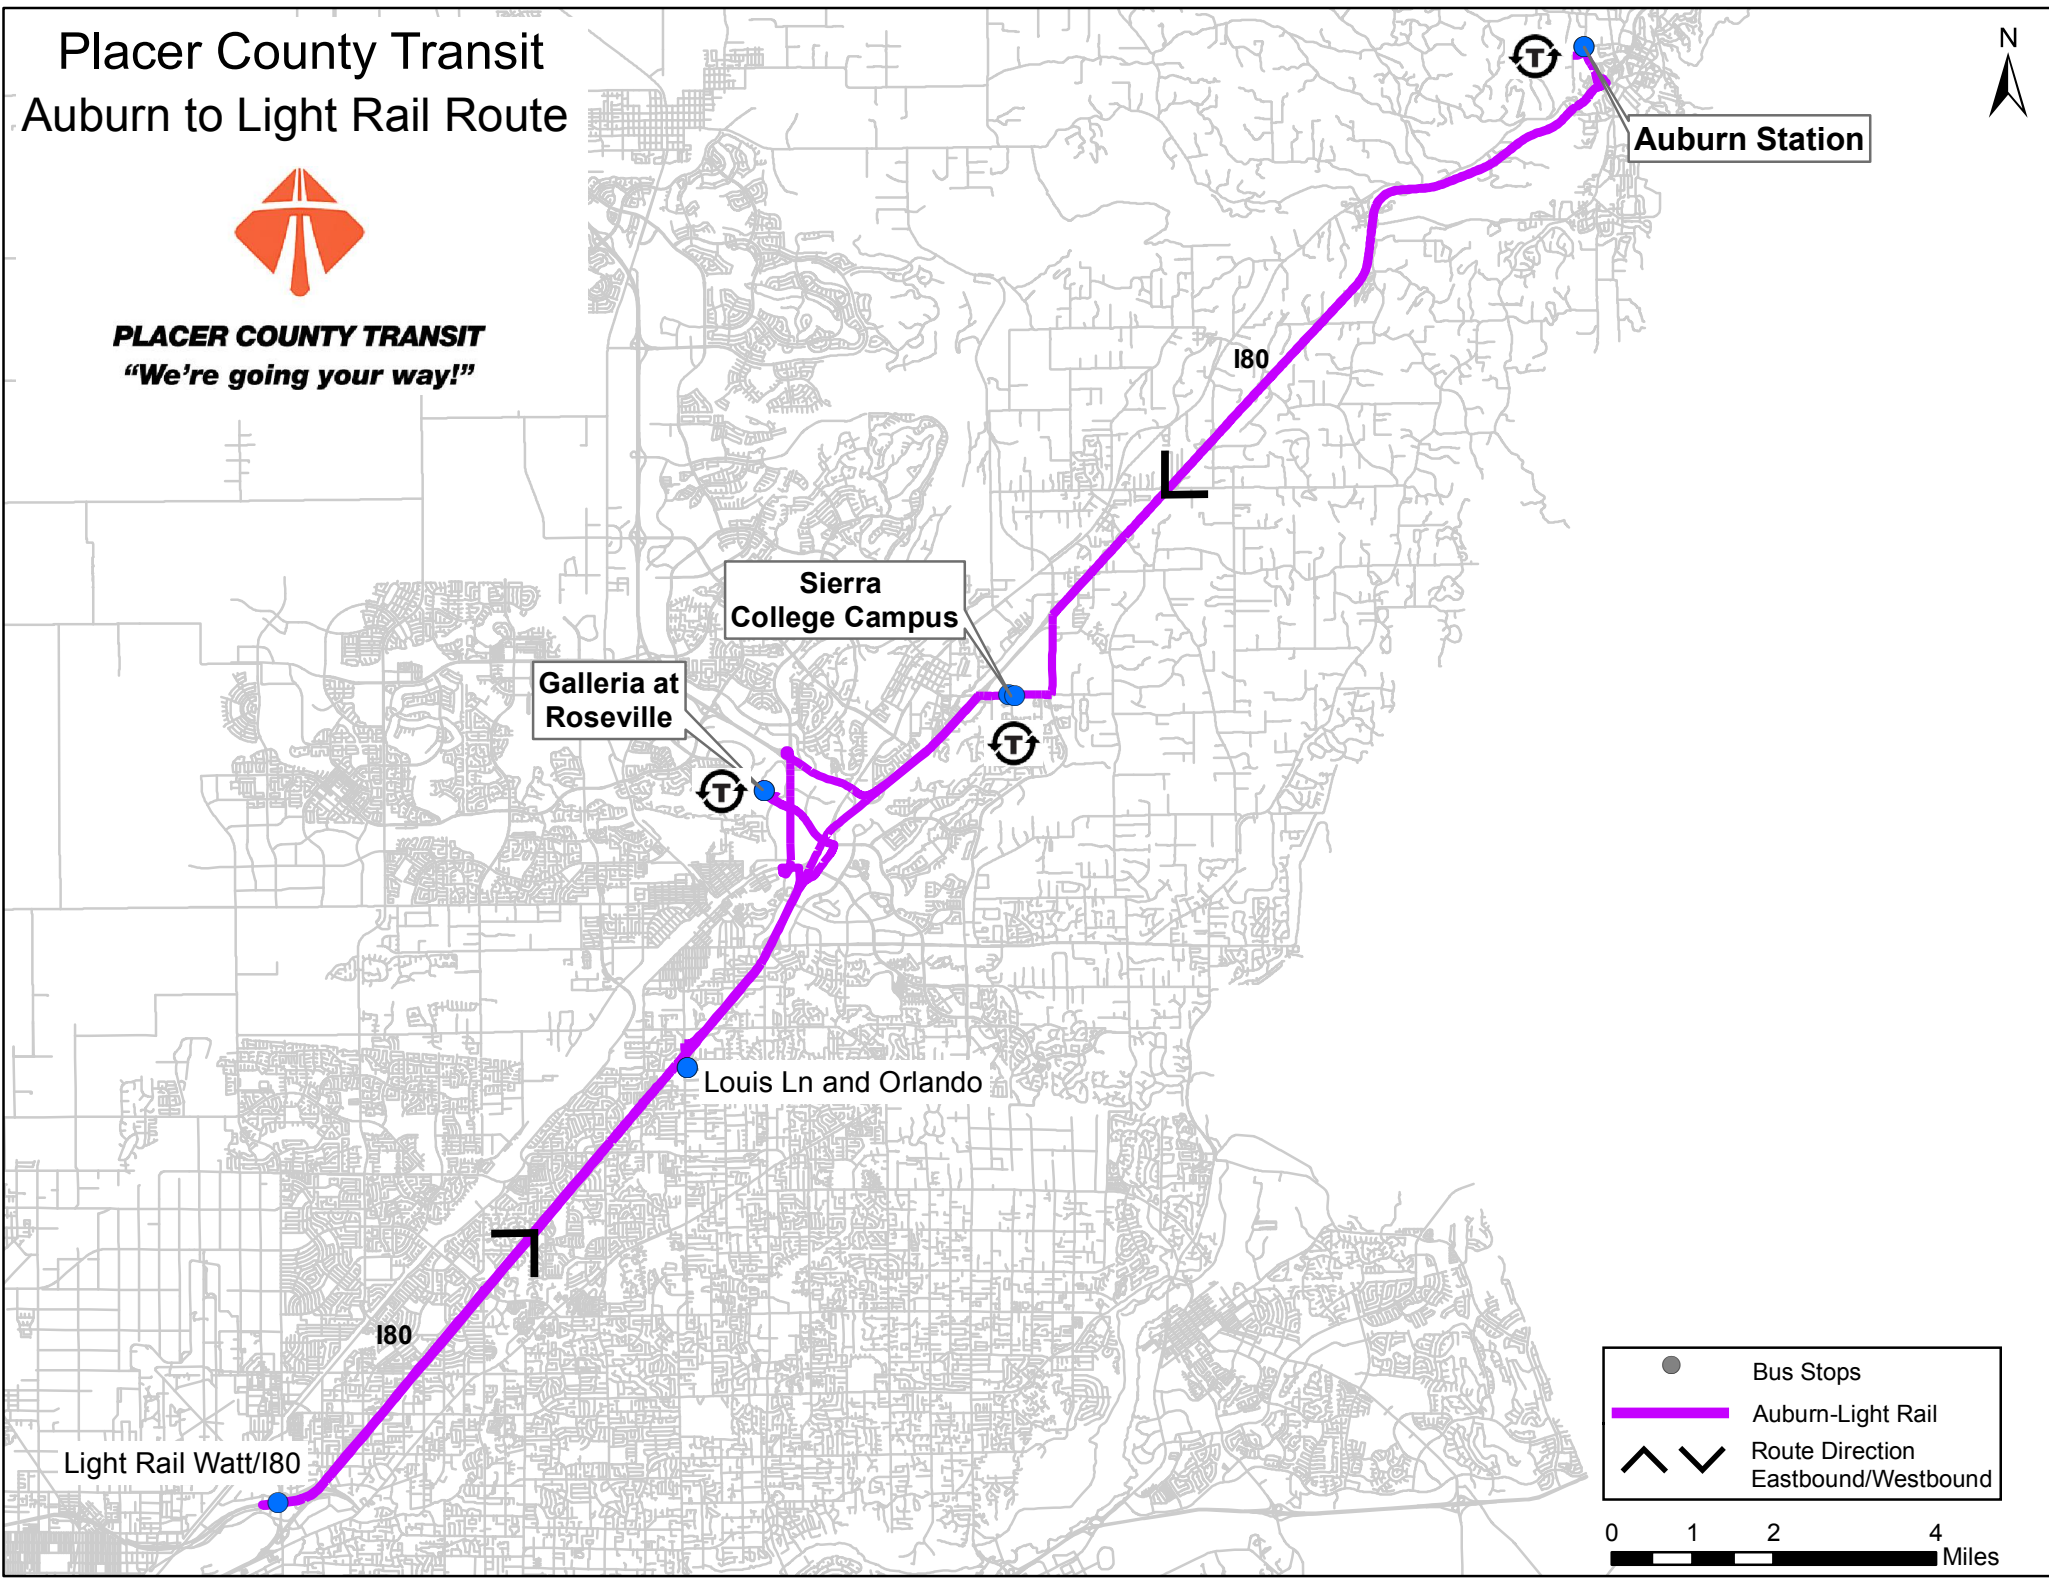

Auburn to Light Rail																
												Saturday times appear shaded				
Auburn Station/Nevada St	5:00	6:00	7:00	8:00	9:00	10:00	11:00	12:00	1:00	2:00	3:00	4:00	5:00	6:00	7:00	
Sierra College/Rocklin Rd	5:17	6:17	7:17	8:17	9:17	10:17	11:17	12:17	1:17	2:17	3:17	4:17	5:17	6:17	7:17	
Galleria	5:30	6:30	7:30	8:30	9:30	10:30	11:30	12:30	1:30	2:30	3:30	4:30	5:30	6:30	7:30	
Louis Ln/Orlando	5:40	6:40	7:40	8:40	9:40	10:40	11:40	12:40	1:40	2:40	3:40	4:40	5:40	6:40	7:40	
Light Rail-Watt/I-80	6:00	7:00	8:00	9:00	10:00	11:00	12:00	1:00	2:00	3:00	4:00	5:00	6:00	7:00	8:00	

Light Rail to Auburn																
												Saturday times appear shaded				
(First bus holds for 6:10 LRT arrival)																
Light Rail-Watt/I-80	6:10	7:00	8:00	9:00	10:00	11:00	12:00	1:00	2:00	3:00	4:00	5:00	6:00	7:00	8:00	
Louis Ln/Orlando	6:15	7:10	8:10	9:10	10:10	11:10	12:10	1:10	2:10	3:10	4:10	5:10	6:10	7:10	8:10	
Galleria	6:30	7:30	8:30	9:30	10:30	11:30	12:30	1:30	2:30	3:30	4:30	5:30	6:30	7:30	8:30	
Sierra College/Rocklin Rd	6:40	7:40	8:40	9:40	10:40	11:40	12:40	1:40	2:40	3:40	4:40	5:40	*6:40	7:40	8:40	
Auburn Station/Nevada St	7:00	8:00	9:00	10:00	11:00	12:00	1:00	2:00	3:00	4:00	5:00	6:00	7:00	8:00	9:00	

Placer County Transit Auburn to Light Rail Route

PLACER COUNTY TRANSIT
"We're going your way!"

Auburn Station

Sierra College Campus

Galleria at Roseville

Louis Ln and Orlando

Light Rail Watt/I80

	Bus Stops
	Auburn-Light Rail
	Route Direction Eastbound/Westbound